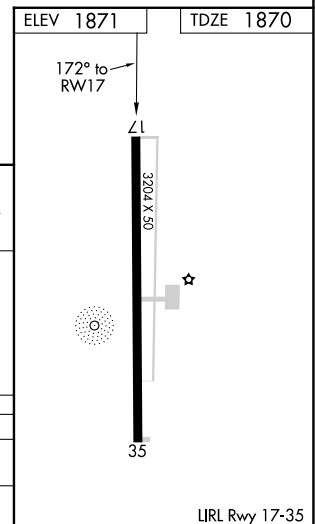

WAAS CH 93822 W17A	APP CRS 172°	Rwy Idg TDZE Apt Elev	3204 1870 1871
--	------------------------	-----------------------------	---

RNAV (GPS) RWY 17

WINTERS MUNI (77F')

RNP APCH.	MISSED APPROACH: Climb to 3400 direct FILEP and hold.
<p>▼ Use Abilene altimeter setting. When not received, use Coleman altimeter setting and increase all MDA 20 feet.</p> <p>▲ NA</p>	

ABILENE APP CON 127.2 282.3	CTAF 122.9
---------------------------------------	----------------------

Procedure NA for arrivals at SHEPP on V77 northbound.

CATEGORY	A	B	C	D
LP MDA	2480-1	610 (700-1)		NA
LNAV MDA	2480-1	610 (700-1)		NA