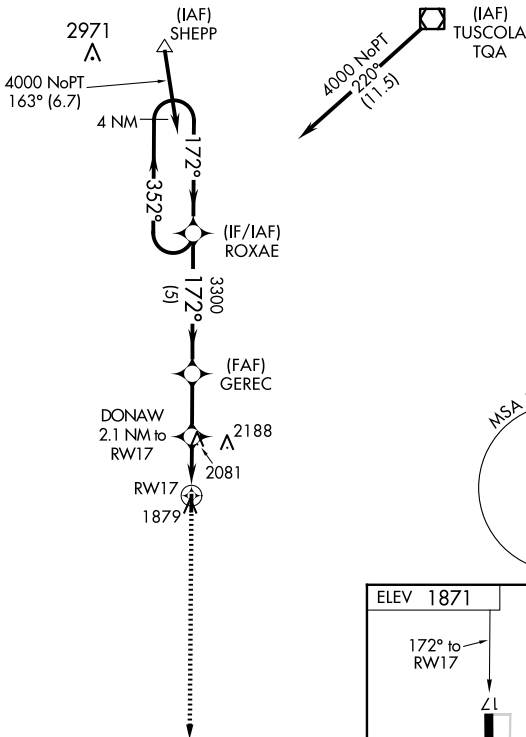

WAAS CH 93822 W17A	APP CRS 172°	Rwy Idg TDZE Apt Elev	3204 1870 1871
--	------------------------	-----------------------------	---

RNAV (GPS) RWY 17

WINTERS MUNI (77F')

RNP APCH.	MISSED APPROACH: Climb to 3400 direct FILEP and hold.
<p>▼ Use Abilene altimeter setting. When not received, use Coleman altimeter setting and increase all MDA 20 feet.</p> <p>▲ NA</p>	

ABILENE APP CON 127.2 282.3	CTAF 122.9
---------------------------------------	----------------------

Procedure NA for arrivals at SHEPP on V77 northbound.

CATEGORY	A	B	C	D
LP MDA	2480-1	610 (700-1)		NA
LNAV MDA	2480-1	610 (700-1)		NA

SC-3, 15 MAY 2025 to 12 JUN 2025

SC-3, 15 MAY 2025 to 12 JUN 2025