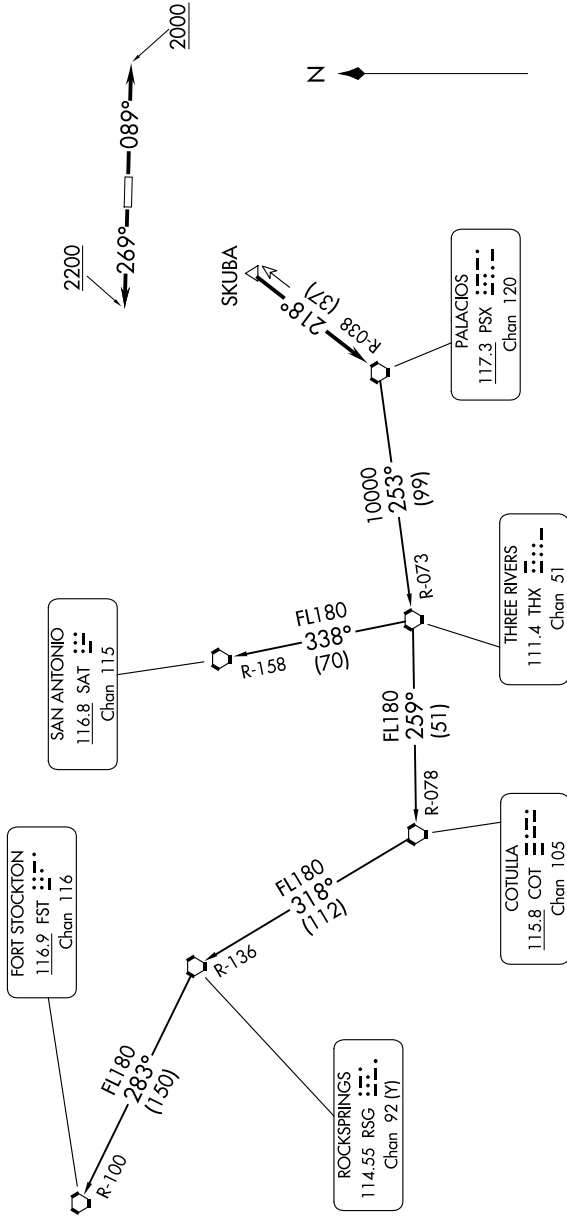

PALACIOS THREE DEPARTURE

**TOP ALTITUDE:
ASSIGNED BY ATC**

TAKEOFF MINIMUMS
Rwys 9, 27: Standard.

RADAR and DME required.

AWOS-3
123.625
CLNC DEL
120.8
CTAF
123.0
HOUSTON DEP CON
123.8 257.7

(CONTINUED ON FOLLOWING PAGE)

NOTE: Chart not to scale.

PALACIOS THREE DEPARTURE