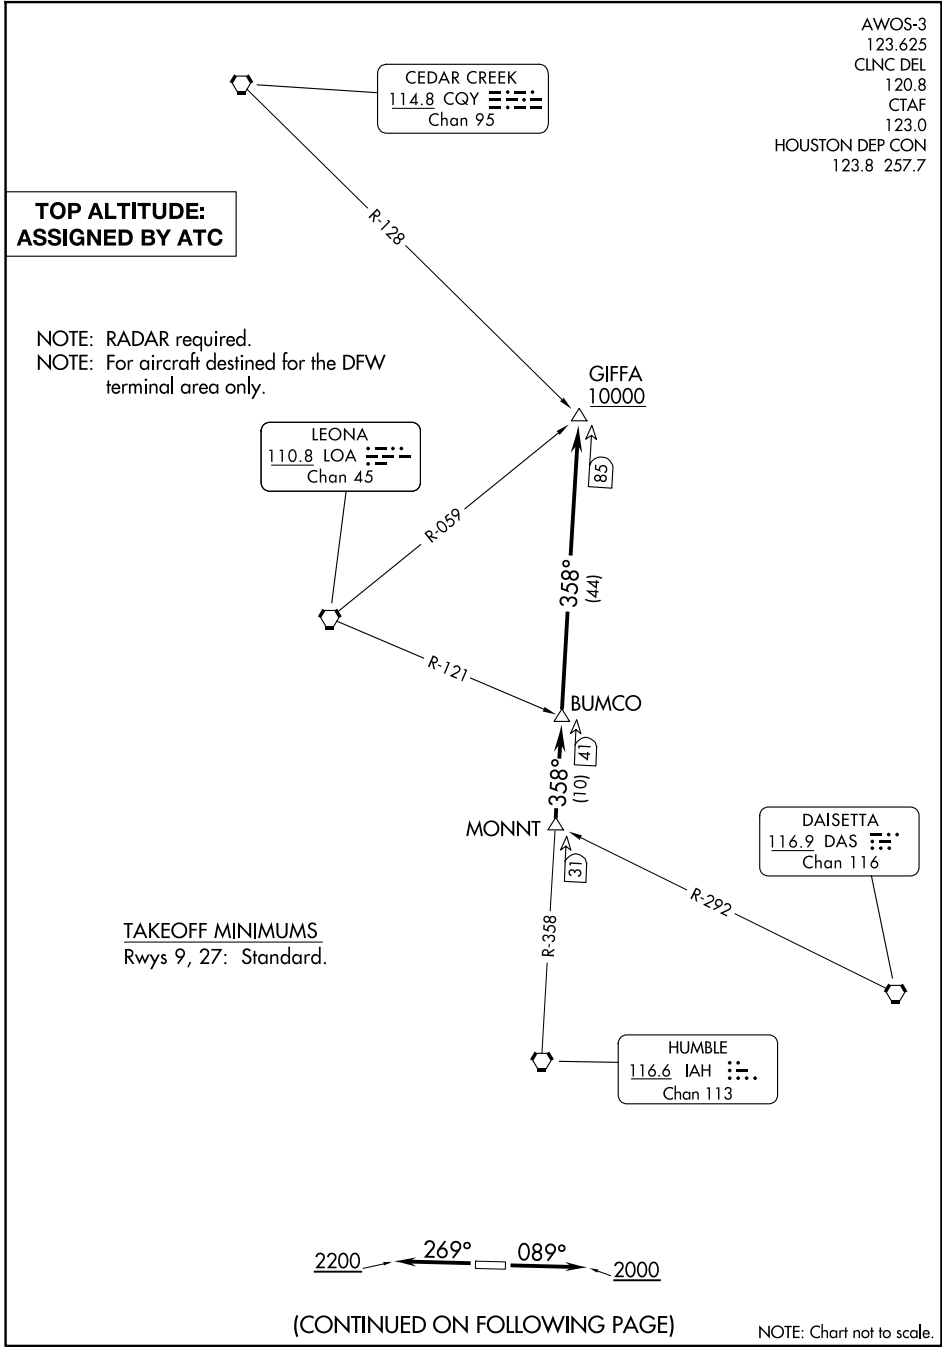

AWOS-3
 123.625
 CLNC DEL
 120.8
 CTAF
 123.0
 HOUSTON DEP CON
 123.8 257.7

**TOP ALTITUDE:
 ASSIGNED BY ATC**

NOTE: RADAR required.
 NOTE: For aircraft destined for the DFW
 terminal area only.

LEONA
 110.8 LOA
 Chan 45

CEDAR CREEK
 114.8 CQY
 Chan 95

DAISETTA
 116.9 DAS
 Chan 116

HUMBLE
 116.6 IAH
 Chan 113

TAKEOFF MINIMUMS
 Rwys 9, 27: Standard.

SC-5, 15 MAY 2025 to 12 JUN 2025

SC-5, 15 MAY 2025 to 12 JUN 2025