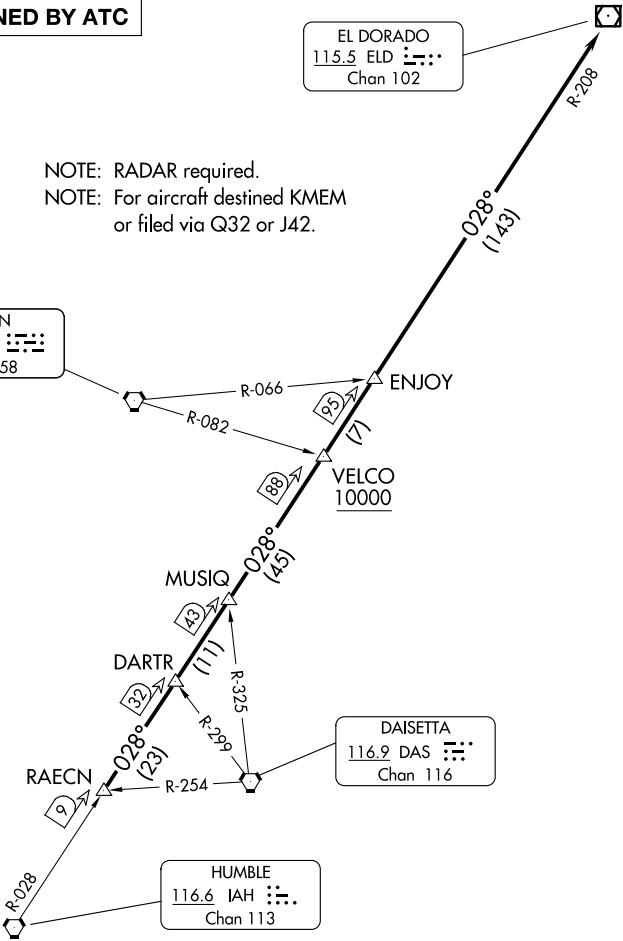

EL DORADO ONE DEPARTURE

AWOS-3
123.625
CLNC DEL
120.8
CTAF
123.0
HOUSTON DEP CON
123.8 257.7

**TOP ALTITUDE:
ASSIGNED BY ATC**

EL DORADO
115.5 ELD :
Chan 102

NOTE: RADAR required.
NOTE: For aircraft destined KMEM
or filed via Q32 or J42.

LUFKIN
112.1 LFK :
Chan 58

DAISETTA
116.9 DAS :
Chan 116

HUMBLE
116.6 IAH :
Chan 113

TAKEOFF MINIMUMS
Rwys 9, 27: Standard.

NOTE: Chart not to scale.

(CONTINUED ON FOLLOWING PAGE)

SC-5, 15 MAY 2025 to 12 JUN 2025

SC-5, 15 MAY 2025 to 12 JUN 2025