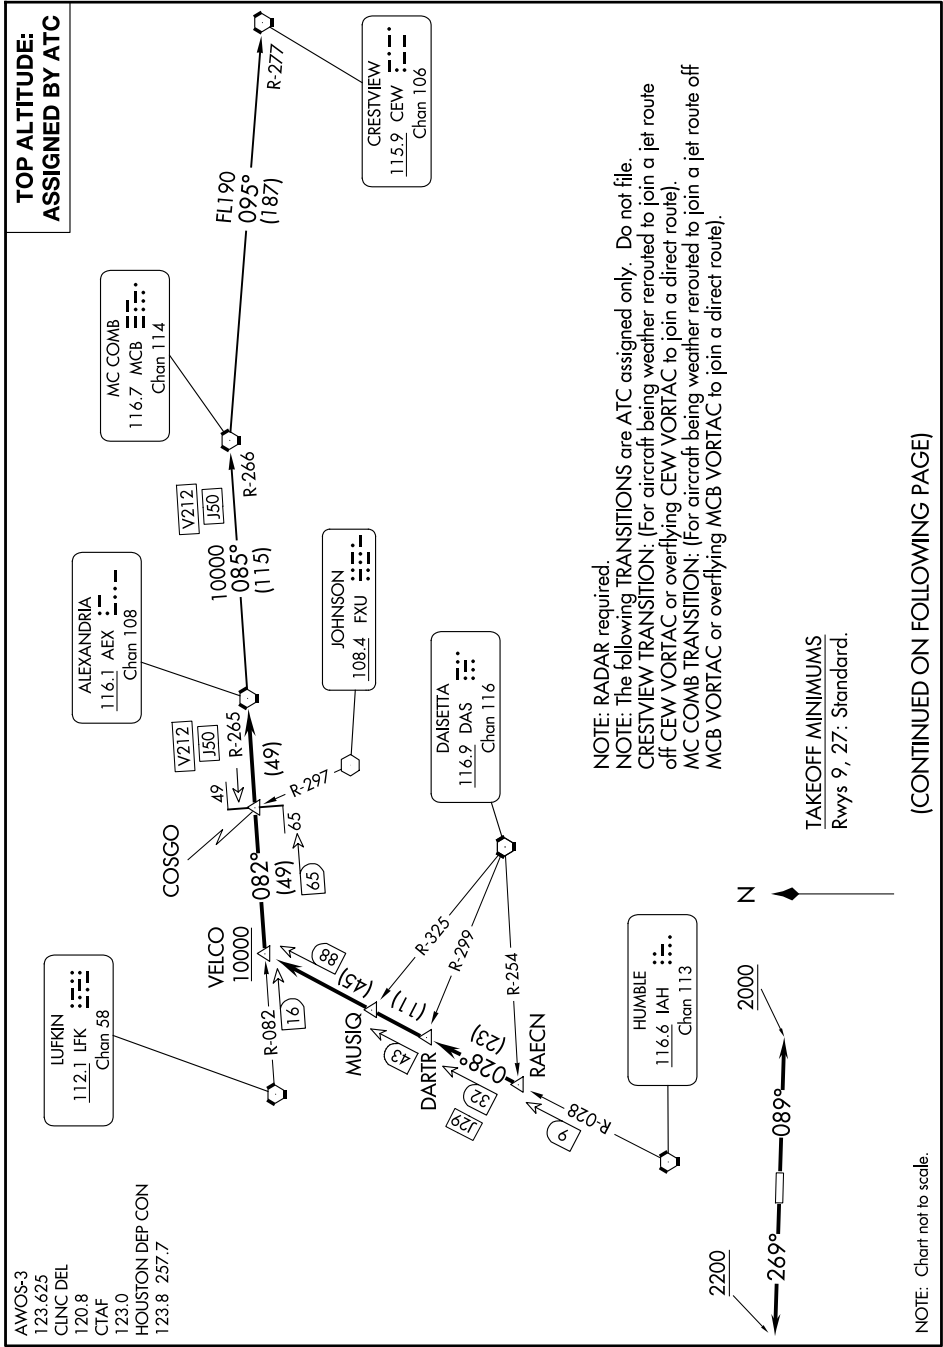

ALEXANDRIA THREE DEPARTURE

SC-5, 15 MAY 2025 to 12 JUN 2025

AWOS-3
123.625
CLNC DEL
120.8
CTAF
123.0
HOUSTON DEP CON
123.8 257.7

NOTE: RADAR required.
NOTE: The following TRANSITIONS are ATC assigned only. Do not file.
CRESTVIEW TRANSITION: (For aircraft being weather rerouted to join a jet route off CEW VORTAC or overlying CEW VORTAC to join a direct route).
MC COMB TRANSITION: (For aircraft being weather rerouted to join a jet route off MCB VORTAC or overlying MCB VORTAC to join a direct route).

TAKEOFF MINIMUMS
Rwys 9, 27: Standard.

NOTE: Chart not to scale.

(CONTINUED ON FOLLOWING PAGE)

ALEXANDRIA THREE DEPARTURE

SC-5, 15 MAY 2025 to 12 JUN 2025