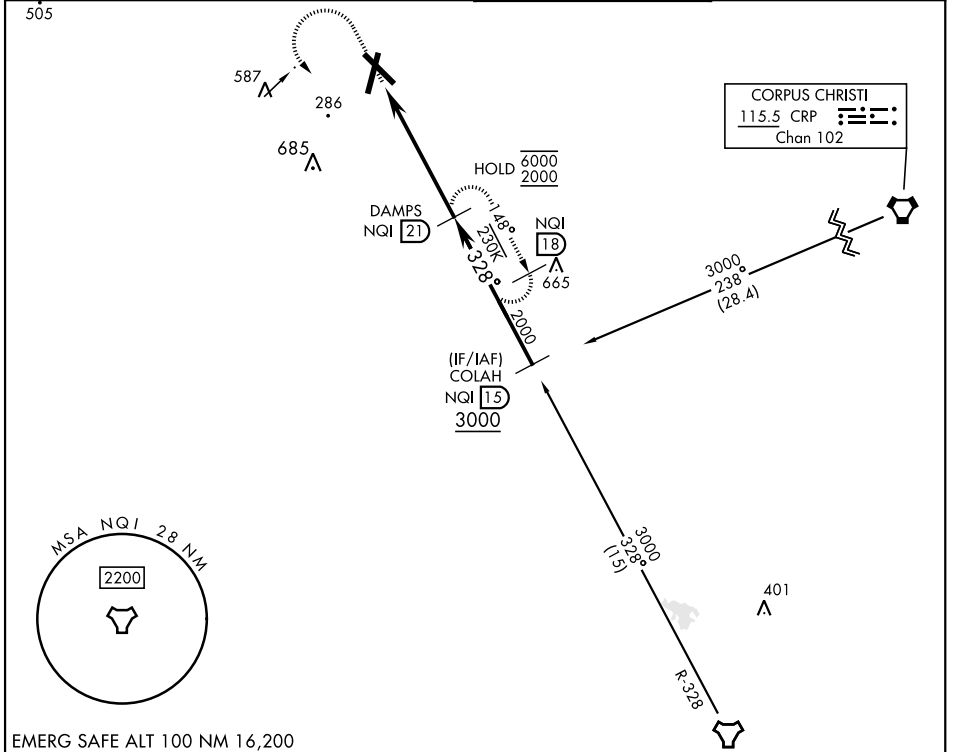

TACAN-A

TACAN Chan 125	NQI 328°	APCH CRS 328°	Rwy ldg TDZE Arprt Elev N/A N/A 257
--------------------------	--------------------	-------------------------	---

[USN]

ORANGE GROVE NALF (KNOG)

MISSED APPROACH: Climb to 2000 on NQI TACAN R-328, then left turn to intercept NQI R-328 to DAMPS and hold.			
ATIS ★ 254.35	KINGSVILLE APP CON 119.90 290.45	TOWER ★ 128.4 281.425	GND CON 229.4

EMERG SAFE ALT 100 NM 16,200
ELEV 257

CATEGORY	A	B	C	D
C CIRCLING	720-1 463	(500-1)	920-1¾ 663 (700-1¾)	1000-2½ 743 (800-2½)

TACAN-A

SC-3, 15 MAY 2025 to 12 JUN 2025

SC-3, 15 MAY 2025 to 12 JUN 2025