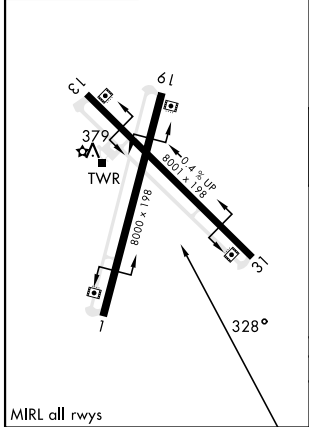

TACAN-A

TACAN Chan 125	NQI 328°	APCH CRS 328°	Rwy ldg TDZE Arprt Elev N/A N/A 257
--------------------------	--------------------	-------------------------	---

[USN]

ORANGE GROVE NALF (KNOG)

MISSED APPROACH: Climb to 2000 on NQI TACAN R-328, then left turn to intercept NQI R-328 to DAMPS and hold.			
ATIS ★ 254.35	KINGSVILLE APP CON 119.90 290.45	TOWER ★ 128.4 281.425	GND CON 229.4

EMERG SAFE ALT 100 NM 16,200
ELEV 257

CATEGORY	A	B	C	D
C CIRCLING	720-1 463	(500-1)	920-1¾ 663 (700-1¾)	1000-2½ 743 (800-2½)

TACAN-A

SC-3, 15 MAY 2025 to 12 JUN 2025

SC-3, 15 MAY 2025 to 12 JUN 2025