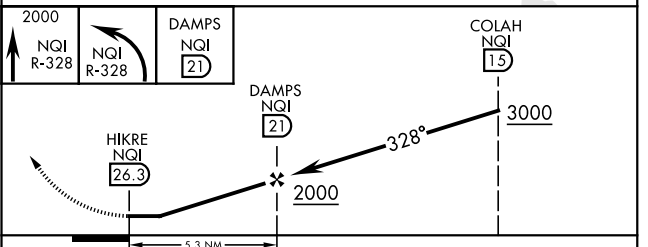

TACAN-A

TACAN Chan 125	NQI 328°	APCH CRS 328°	Rwy ldg TDZE Arprt Elev N/A N/A 257
--------------------------	--------------------	-------------------------	---

[USN]

ORANGE GROVE NALF (KNOG)

MISSED APPROACH: Climb to 2000 on NQI TACAN R-328, then left turn to intercept NQI R-328 to DAMPS and hold.			
ATIS ★ 254.35	KINGSVILLE APP CON 119.90 290.45	TOWER ★ 128.4 281.425	GND CON 229.4

EMERG SAFE ALT 100 NM 16,200
ELEV 257

CATEGORY	A	B	C	D
C CIRCLING	720-1 463	(500-1)	920-1¾ 663 (700-1¾)	1000-2½ 743 (800-2½)

TACAN-A

SC-3, 15 MAY 2025 to 12 JUN 2025

SC-3, 15 MAY 2025 to 12 JUN 2025