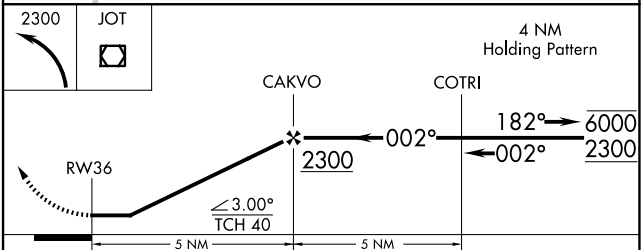

APP CRS 002°	Rwy Idg TDZE Apt Elev	N/A N/A 675
------------------------	-----------------------------	--

RNAV (GPS)-B

BOLINGBROOK'S CLOW INTL (1C5)

RNP APCH.		MISSED APPROACH: Climbing left turn to 2300 direct JOT VOR/DME and hold.
Procedure NA at night. Use Lewis University altimeter setting.		
LOT AWOS-3PT 126.675	CHICAGO APP CON 119.35 354.075	CTAF 122.9

CATEGORY	A	B	C	D
CIRCLING	1160-1 485 (500-1)	1220-1 545 (600-1)	NA	

EC-3, 15 MAY 2025 to 12 JUN 2025

EC-3, 15 MAY 2025 to 12 JUN 2025