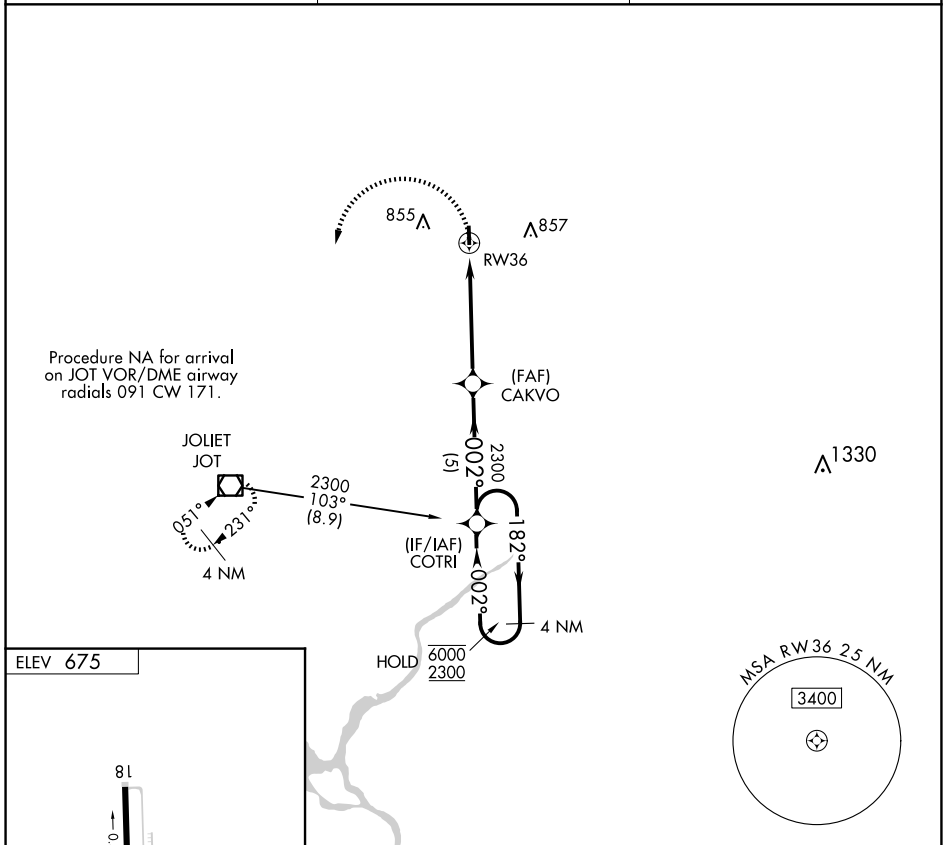

APP CRS 002°	Rwy Idg TDZE Apt Elev	N/A N/A 675
------------------------	-----------------------------	--

RNAV (GPS)-B

BOLINGBROOK'S CLOW INTL (1C5)

RNP APCH.		MISSED APPROACH: Climbing left turn to 2300 direct JOT VOR/DME and hold.
Procedure NA at night. Use Lewis University altimeter setting.		
LOT AWOS-3PT 126.675	CHICAGO APP CON 119.35 354.075	CTAF 122.9

CATEGORY	A	B	C	D
CIRCLING	1160-1 485 (500-1)	1220-1 545 (600-1)	NA	

EC-3, 15 MAY 2025 to 12 JUN 2025

EC-3, 15 MAY 2025 to 12 JUN 2025