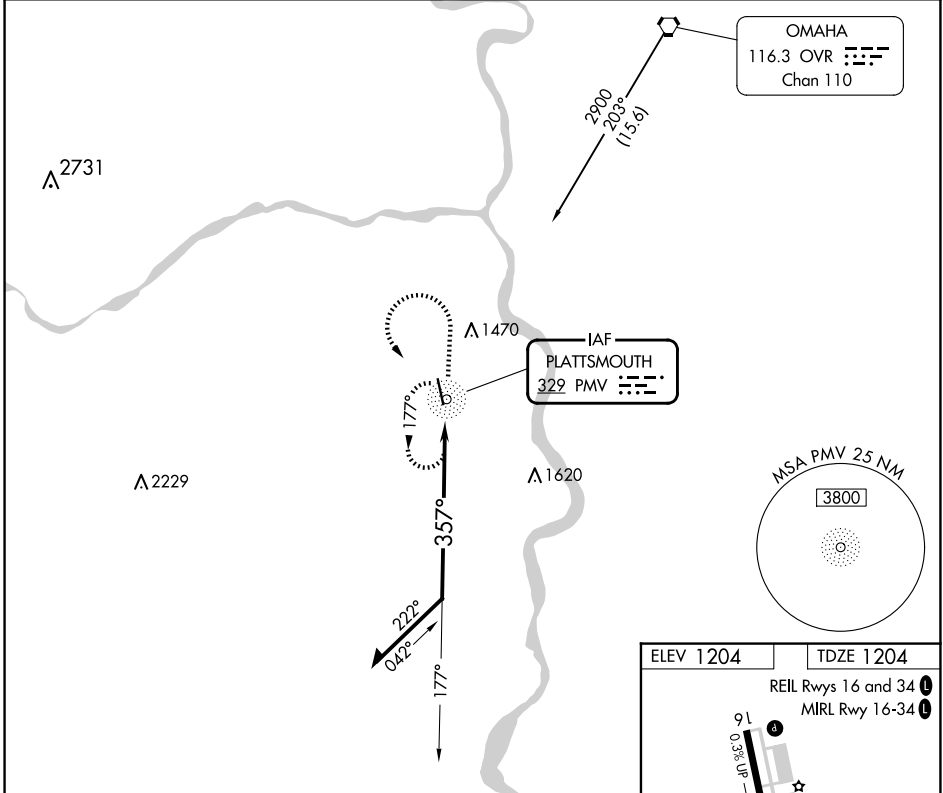

NDB PMV 329	APP CRS 357°	Rwy Idg TDZE Apt Elev	5500 1204 1204
-----------------------	------------------------	-----------------------------	---

NDB RWY 34

PLATTSMOUTH MUNI/DOUGLAS V DUEY FLD (PMV)

⚠ When local altimeter setting not received, use Offutt AFB altimeter setting and increase all MDAs 60 feet.

MISSED APPROACH: Climb to 2800 then left turn direct PMV NDB and hold.

AWOS-3
118.975

OMAHA APP CON
135.875 354.05

UNICOM
122.7 (CTAF) 0

NC-2, 15 MAY 2025 to 12 JUN 2025

NC-2, 15 MAY 2025 to 12 JUN 2025

CATEGORY	A	B	C	D
S-34	1840-1	636 (700-1)		NA
CIRCLING	1840-1	636 (700-1)		NA