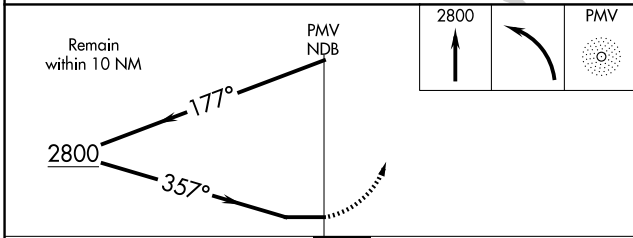

MISSED APPROACH: Climb to 2800 then left turn direct PMV NDB and hold.

AWOS-3
118.975

OMAHA APP CON
135.875 354.05

UNICOM
122.7 (CTAF) 0

NC-2, 15 MAY 2025 to 12 JUN 2025

NC-2, 15 MAY 2025 to 12 JUN 2025

CATEGORY	A	B	C	D
S-34	1840-1	636 (700-1)		NA
CIRCLING	1840-1	636 (700-1)		NA