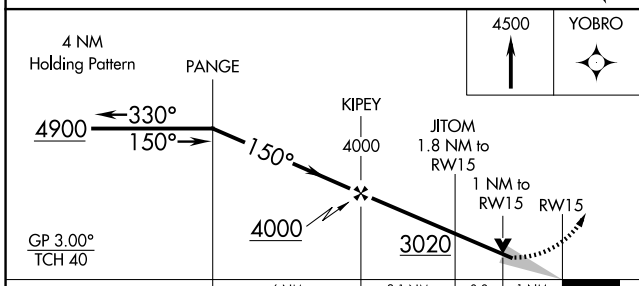

CATEGORY	A	B	C	D
LPV DA	2736-1 1/8	322 (400-1 1/8)		NA
LNAV/VNAV DA	2736-1 1/8	322 (400-1 1/8)		NA
LNAV MDA	2780-1	366 (400-1)		NA
C CIRCLING	2920-1 506 (600-1)	3120-1 706 (800-1)	3120-2 706 (800-2)	NA

MIRL Rwy 15-33 0