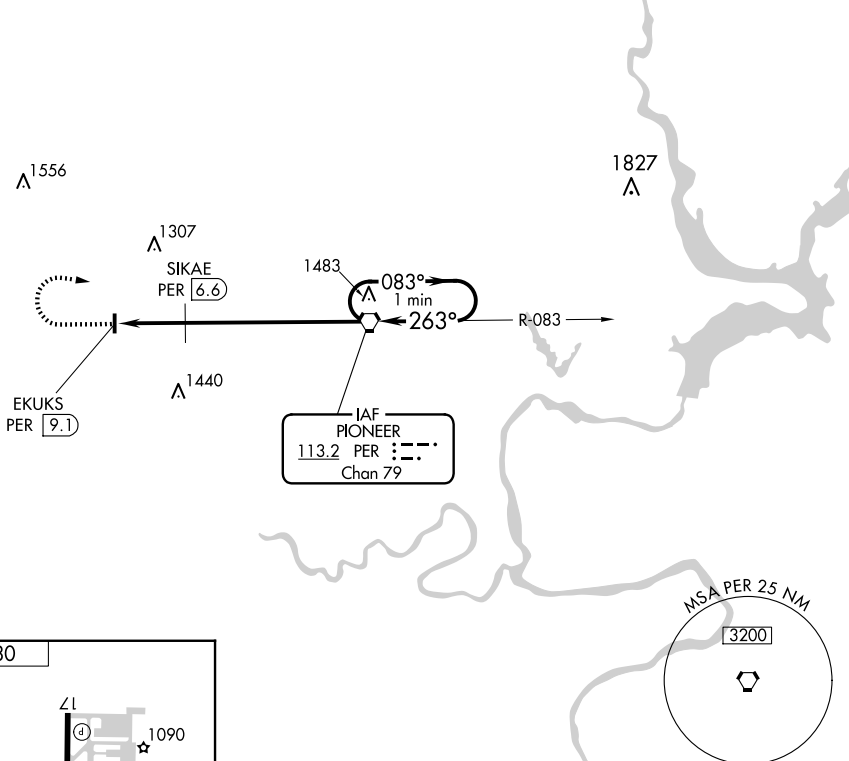

VORTAC PER 113.2 Chan 79	APP CRS 263°	Rwy Idg TDZE Apt Elev N/A N/A 1030
--	------------------------	--

VOR-A

BLACKWELL-TONKAWA MUNI (BKN)

⚠ When local altimeter setting not received, use Ponca City altimeter setting and increase all MDA 40 feet. **MISSED APPROACH:** Climb to 2800 then right turn direct PER VORTAC and hold.

AWOS-3PT 120.575	KANSAS CITY CENTER 127.8 319.1	UNICOM 122.8 (CTAF) ①
----------------------------	--	--

SC-1, 15 MAY 2025 to 12 JUN 2025

SC-1, 15 MAY 2025 to 12 JUN 2025

CATEGORY	A	B	C	D
CIRCLING	1640-1	610 (700-1)	1640-1 ³ / ₄ 610 (700-1 ³ / ₄)	NA
SIKAE FIX MINIMUMS				
CIRCLING	1440-1 410 (500-1)	1480-1 450 (500-1)	1620-1 ³ / ₄ 590 (600-1 ³ / ₄)	NA