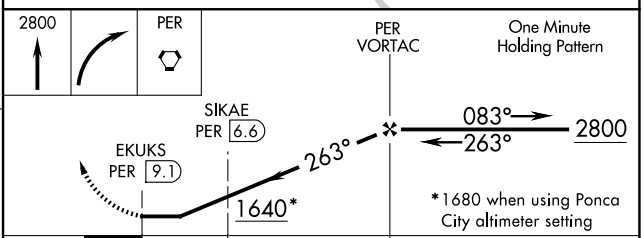

CATEGORY	A	B	C	D
CIRCLING	1640-1	610 (700-1)	1640-1³/₄ 610 (700-1³/₄)	NA
SIKAE FIX MINIMUMS				
CIRCLING	1440-1 410 (500-1)	1480-1 450 (500-1)	1620-1³/₄ 590 (600-1³/₄)	NA