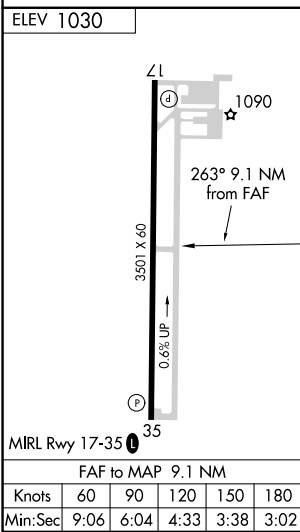

CATEGORY	A	B	C	D
CIRCLING	1640-1	610 (700-1)	1640-1³/₄ 610 (700-1³/₄)	NA
SIKAE FIX MINIMUMS				
CIRCLING	1440-1 410 (500-1)	1480-1 450 (500-1)	1620-1³/₄ 590 (600-1³/₄)	NA