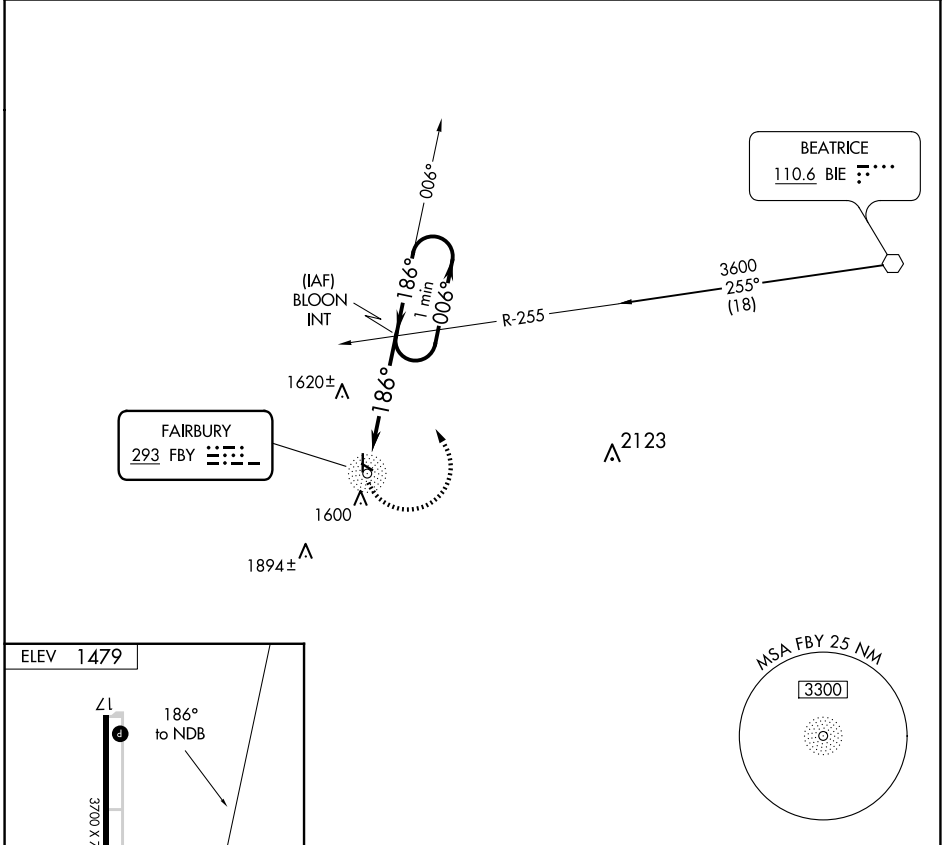

NDB FBY 293	APP CRS 186°	Rwy Idg TDZE Apt Elev	N/A N/A 1479

NDB-A
FAIRBURY MUNI (F'BY)

NA Use Hebron altimeter setting; when not received, use Beatrice altimeter setting and increase all MDAs 40 feet. Circling NA to Rws 11 and 29.

MISSED APPROACH: Climbing left turn to 3600 via FBY bearing 006° to BLOON INT and hold.

HJH AWOS-3 118.525	MINNEAPOLIS CENTER 126.4 317.7	UNICOM 122.7 (CTAF)

CATEGORY	A	B	C	D
CIRCLING	2000-1 521 (600-1)	2040-1 561 (600-1)	NA	

NC-2, 15 MAY 2025 to 12 JUN 2025

NC-2, 15 MAY 2025 to 12 JUN 2025