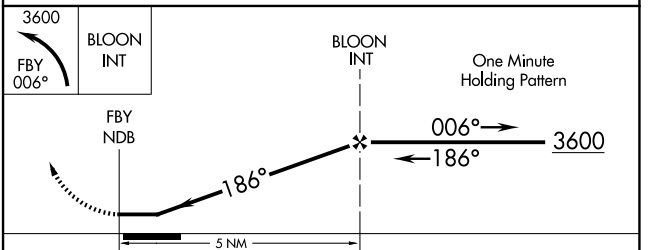

NDB FBY 293	APP CRS 186°	Rwy Idg TDZE Apt Elev	N/A N/A 1479

NDB-A
FAIRBURY MUNI (F'BY)

NA Use Hebron altimeter setting; when not received, use Beatrice altimeter setting and increase all MDAs 40 feet. Circling NA to Rws 11 and 29.

MISSED APPROACH: Climbing left turn to 3600 via FBY bearing 006° to BLOON INT and hold.

HJH AWOS-3 118.525	MINNEAPOLIS CENTER 126.4 317.7	UNICOM 122.7 (CTAF)

CATEGORY	A	B	C	D
CIRCLING	2000-1 521 (600-1)	2040-1 561 (600-1)	NA	

NC-2, 15 MAY 2025 to 12 JUN 2025

NC-2, 15 MAY 2025 to 12 JUN 2025