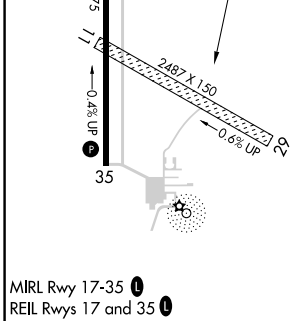

NDB FBY 293	APP CRS 186°	Rwy Idg TDZE Apt Elev	N/A N/A 1479

NDB-A
FAIRBURY MUNI (F'BY)

NA Use Hebron altimeter setting; when not received, use Beatrice altimeter setting and increase all MDAs 40 feet. Circling NA to Rws 11 and 29.

MISSED APPROACH: Climbing left turn to 3600 via FBY bearing 006° to BLOON INT and hold.

HJH AWOS-3 118.525	MINNEAPOLIS CENTER 126.4 317.7	UNICOM 122.7 (CTAF)

CATEGORY	A	B	C	D
CIRCLING	2000-1 521 (600-1)	2040-1 561 (600-1)	NA	

NC-2, 15 MAY 2025 to 12 JUN 2025

NC-2, 15 MAY 2025 to 12 JUN 2025