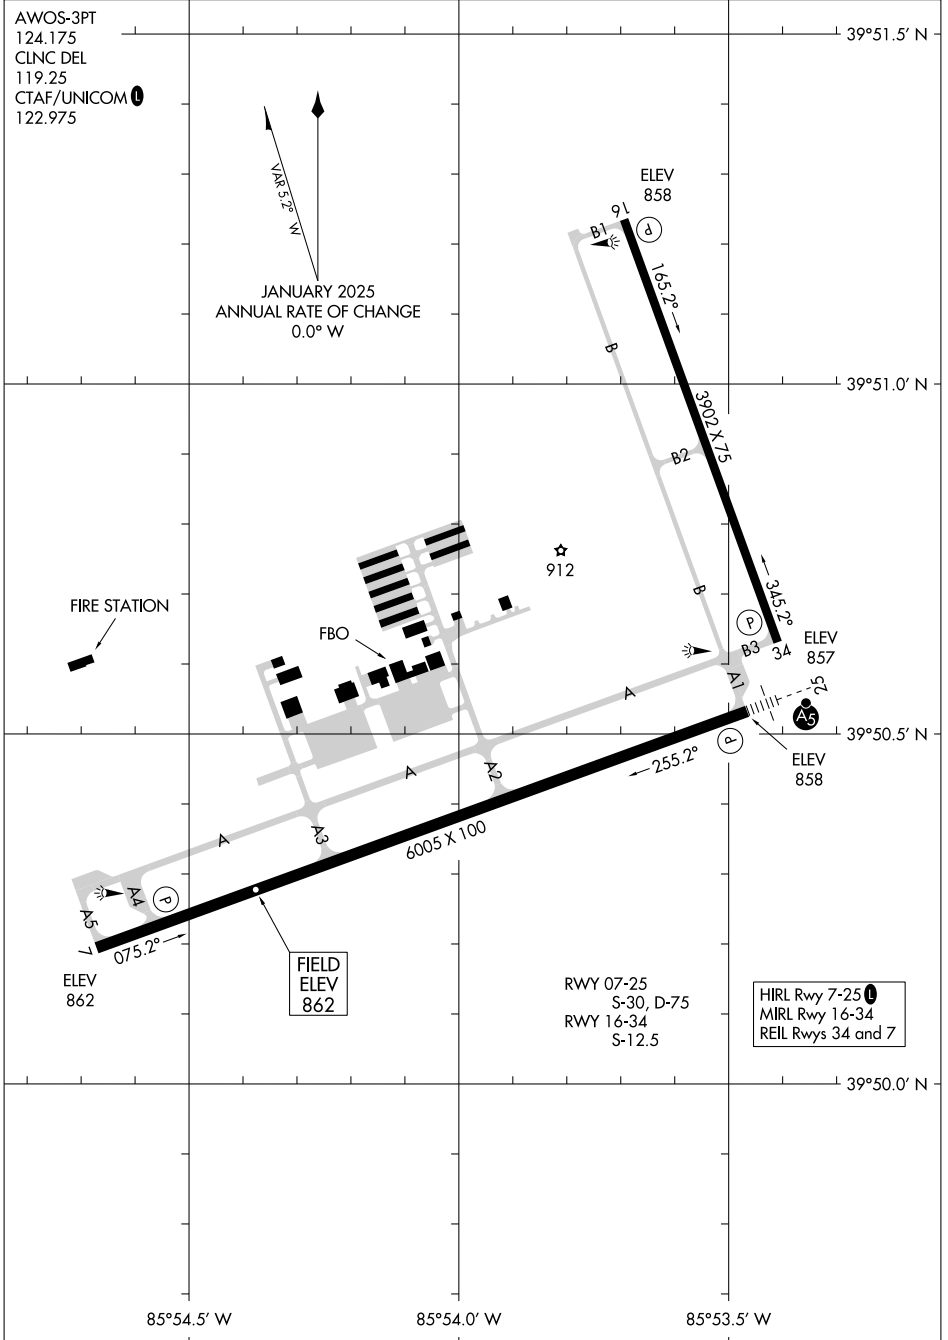

# AIRPORT DIAGRAM

AL-6452 (FAA)

INDIANAPOLIS RGNL (MQJ)  
INDIANAPOLIS, INDIANA

AWOS-3PT  
124.175  
CLNC DEL  
119.25  
CTAF/UNICOM  
122.975

VARS 5.2° W  
JANUARY 2025  
ANNUAL RATE OF CHANGE  
0.0° W

EC-2, 15 MAY 2025 to 12 JUN 2025