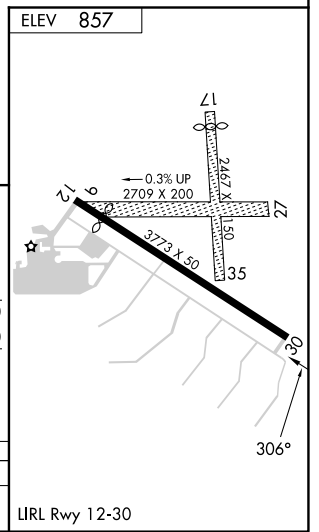

APP CRS	Rwy Idg	N/A
306°	TDZE	N/A
	Apt Elev	857

RNAV (GPS)-A

POPLAR GROVE (C77)

RNP APCH - GPS.		MISSED APPROACH: Climbing right turn to 3000 direct VNTGE and hold.	
<p>▼ Circling NA to Rwys 09, 17, 27 and 35. Procedure NA at night.</p> <p>▲ NA Rwy 12 and 30 helicopter visibility reduction below 1 SM NA. Use Chicago/Rockford altimeter setting.</p>	RFD ASOS	ROCKFORD APP CON	UNICOM
127.6	121.0 327.0	122.8 (CTAF)	

CATEGORY	A	B	C	D
CIRCLING	1380-1	523 (600-1)	1560-2 703 (800-2)	NA

EC-3, 15 MAY 2025 to 12 JUN 2025

EC-3, 15 MAY 2025 to 12 JUN 2025