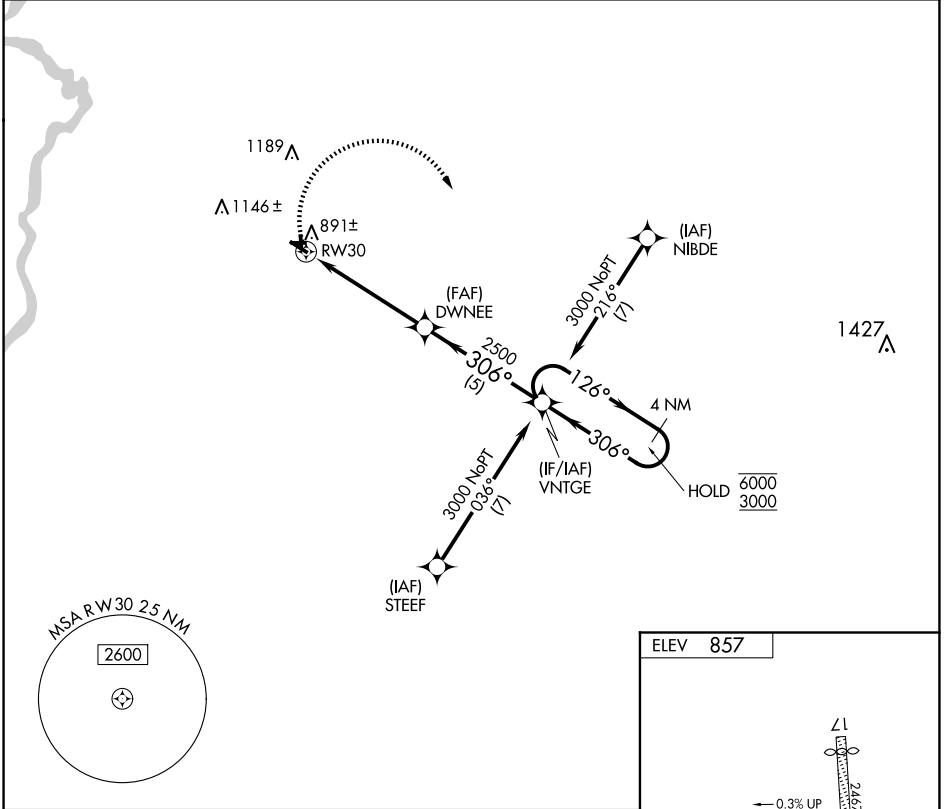

APP CRS	Rwy Idg	N/A
306°	TDZE	N/A
	Apt Elev	857

RNAV (GPS)-A

POPLAR GROVE (C77)

RNP APCH - GPS.		MISSED APPROACH: Climbing right turn to 3000 direct VNTGE and hold.	
<p>▼ Circling NA to Rwys 09, 17, 27 and 35. Procedure NA at night.</p> <p>▲ NA Rwy 12 and 30 helicopter visibility reduction below 1 SM NA. Use Chicago/Rockford altimeter setting.</p>	RFD ASOS	ROCKFORD APP CON	UNICOM
127.6	121.0 327.0	122.8 (CTAF)	

CATEGORY	A	B	C	D
CIRCLING	1380-1	523 (600-1)	1560-2 703 (800-2)	NA

EC-3, 15 MAY 2025 to 12 JUN 2025

EC-3, 15 MAY 2025 to 12 JUN 2025