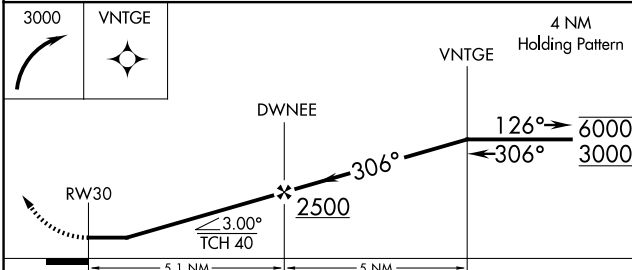

APP CRS	Rwy Idg	N/A
306°	TDZE	N/A
	Apt Elev	857

RNAV (GPS)-A

POPLAR GROVE (C77)

RNP APCH - GPS.		MISSED APPROACH: Climbing right turn to 3000 direct VNTGE and hold.	
<p>▼ Circling NA to Rwys 09, 17, 27 and 35. Procedure NA at night.</p> <p>▲ NA Rwy 12 and 30 helicopter visibility reduction below 1 SM NA. Use Chicago/Rockford altimeter setting.</p>	RFD ASOS	ROCKFORD APP CON	UNICOM
127.6	121.0 327.0	122.8 (CTAF)	