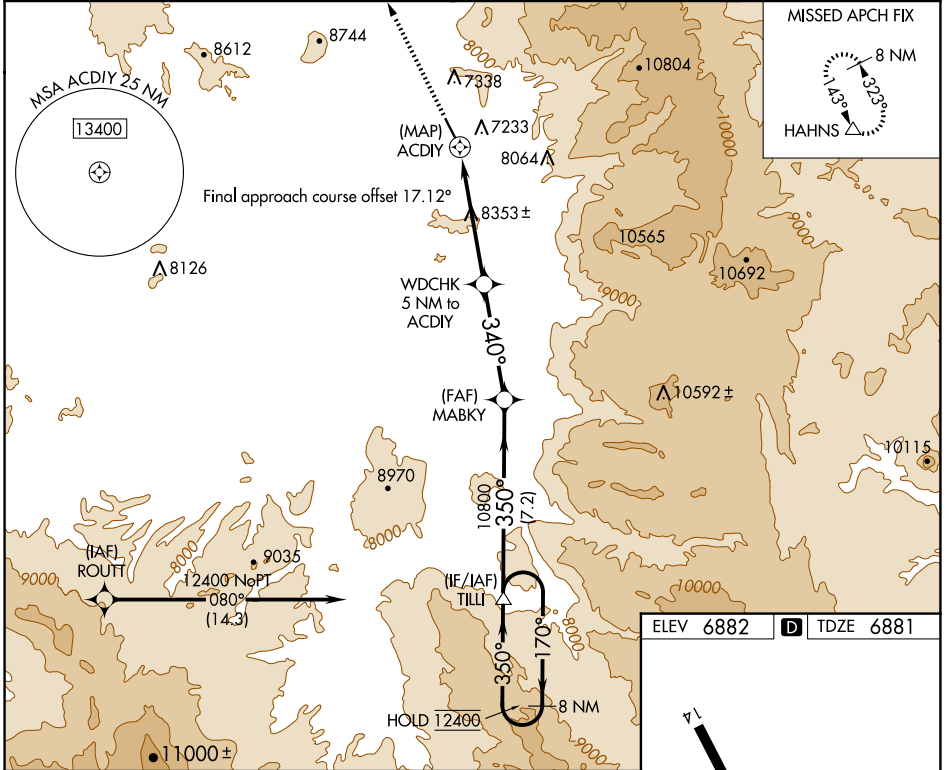

APP CRS	Rwy Idg	3852
340°	TDZE	6881
	Apt Elev	6882

RNAV (GPS) Z RWY 32

STEAMBOAT SPRINGS/BOB ADAMS FLD (SBS)

RNP APCH - GPS.

⚠ Circling NA northeast of Rwy 14-32. Rwy 32 helicopter visibility reduction below 1 SM NA. Rwy 32 Straight-in minimums NA at night. Circling Rwy 32 NA at night.

⚠ -26°C

MISSED APPROACH: Climb to 13600 direct HAHNS and hold, continue climb-in-hold to 13600.

AWOS-3 118.325	DENVER CENTER 120.475 235.975	UNICOM 122.8 (CTAF)
--------------------------	---	-------------------------------

SW-1, 15 MAY 2025 to 12 JUN 2025

SW-1, 15 MAY 2025 to 12 JUN 2025