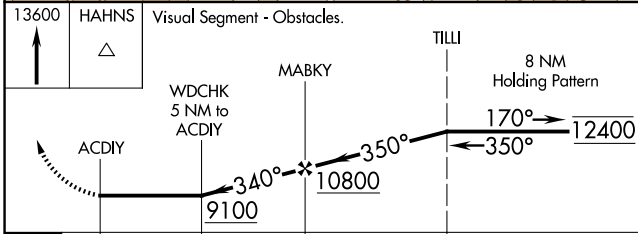

CATEGORY	A	B	C	D
LNVA MDA	9100-1¼ 2219 (2300-1¼)	9100-1½ 2219 (2300-1½)		NA
C CIRCLING	9100-1¼ 2218 (2300-1¼)	9100-1½ 2218 (2300-1½)		NA

REIL Rwy 32 **Ⓛ**
HIRL Rwy 14-32 **Ⓛ**

SW-1, 15 MAY 2025 to 12 JUN 2025

SW-1, 15 MAY 2025 to 12 JUN 2025