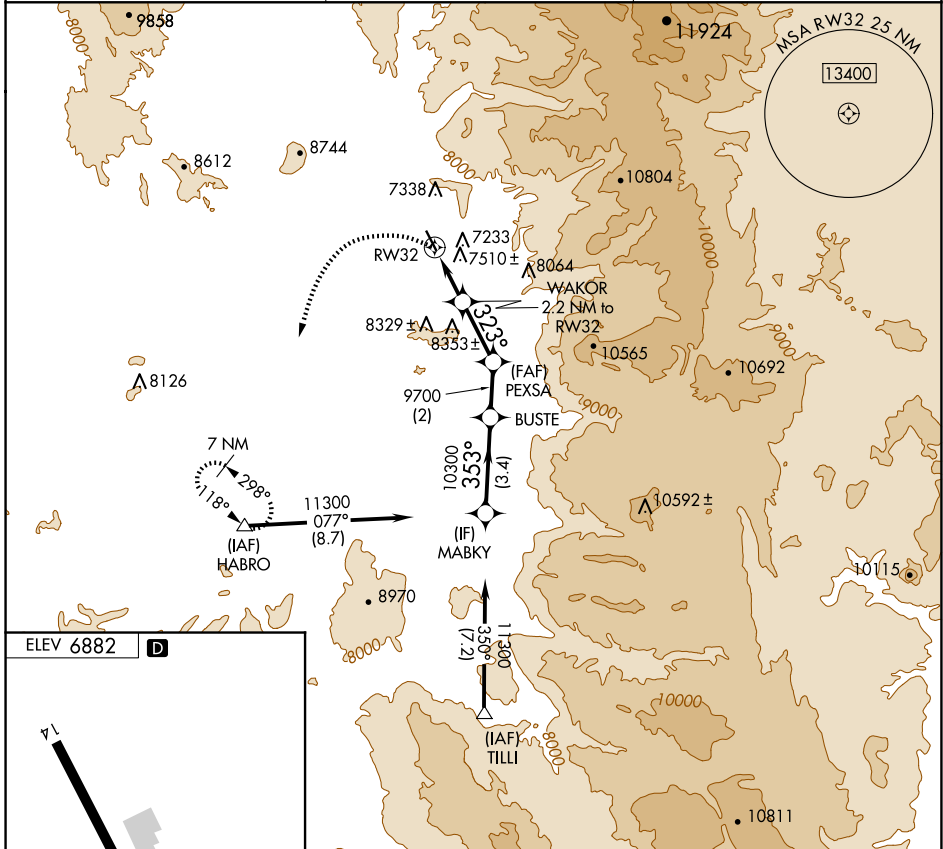

APP CRS 323°	Rwy Idg TDZE Apt Elev	N/A N/A 6882
------------------------	-----------------------------	---

RNAV (GPS)-E

STEAMBOAT SPRINGS/BOB ADAMS FLD (SBS)

<p>▼ Circling NA northeast of Rwy 14-32. ▲ NA ☒ -26°C</p>	<p>DME/DME RNP- 0.3 NA. When local altimeter setting not received, use Yampa Valley altimeter setting and increase all MDA 80 feet.</p>	<p>MISSED APPROACH: Climbing left turn to 11300 direct HABRO and hold, continue climb-in-hold to 11300.</p>
--	---	---

AWOS-3 118.325	DENVER CENTER 120.475 235.975	UNICOM 122.8 (CTAF) 0
--------------------------	---	---------------------------------

11300	HABRO	VGSI and descent angles not coincident (VGSI Angle 4.00/TCH 40).	MABKY	
			BUSTE	
		WAKOR 2.2 NM to RW32	PEXSA	
			353°	
			11300	
			10300	
			9700	
			8740	
			7.75° TCH 40	
			323°	
			2.2 NM	
			2.4 NM	
			3.4 NM	
			Procedure Turn NA	
CATEGORY	A	B	C	D
☑ CIRCLING	8140-1¼ 1258 (1300-1¼)	8140-1½ 1258 (1300-1½)		NA

SW-1, 15 MAY 2025 to 12 JUN 2025

SW-1, 15 MAY 2025 to 12 JUN 2025