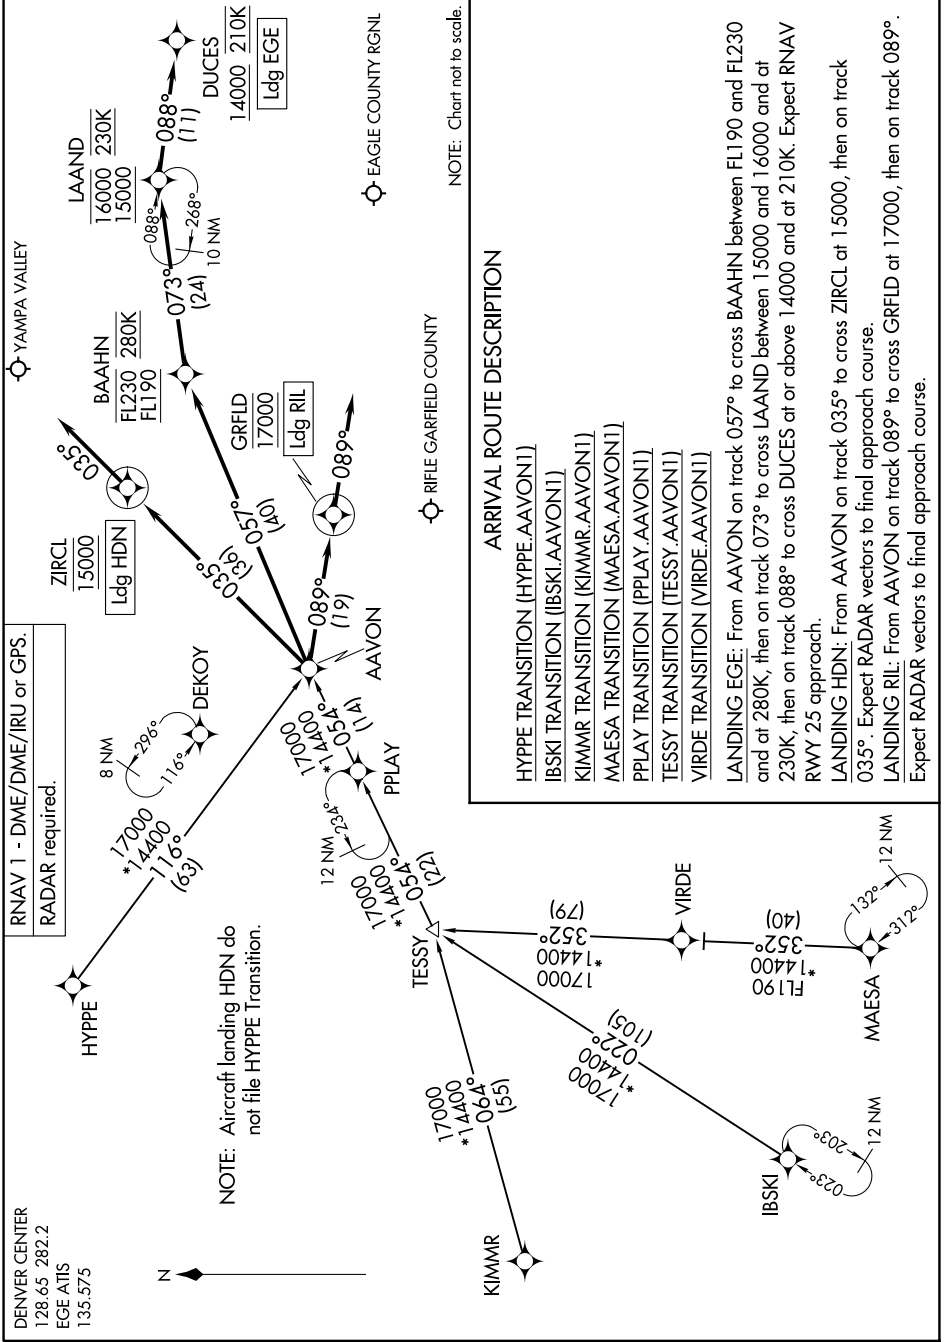

(AAVON.AAVON1) 25107

AAVON ONE ARRIVAL (RNAV)

AL-6403 (FAA)

EAGLE, COLORADO

SWS-1, 15 MAY 2025 to 12 JUN 2025

AAVON ONE ARRIVAL (RNAV)

(AAVON.AAVON1) 17APR25

EAGLE, COLORADO

SWS-1, 15 MAY 2025 to 12 JUN 2025