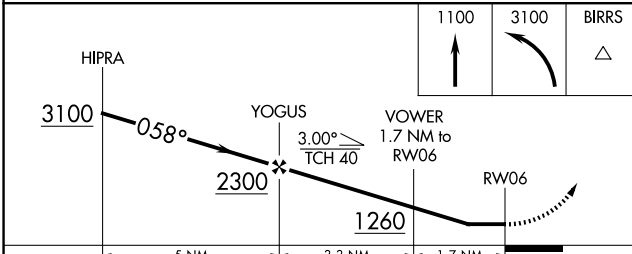

WAAS CH 56441 W06A	APP CRS 058°	Rwy Idg TDZE Apt Elev	4302 689 704
--	------------------------	-----------------------------	---

RNAV (GPS) RWY 6

TUSCOLA AREA (CFS)

RNP AR APCH - GPS.

⚠ Circling NA to Rwys 13 and 31. Rwy 6 helicopter visibility reduction below 1 SM NA. Procedure NA at night.

MISSED APPROACH: Climb to 1100 then climbing left turn to 3100 direct BIRRS and hold.

AWOS-3 119.275	GREAT LAKES APP CON* 120.95 235.625	UNICOM 123.0 (CTAF) 📻
--------------------------	---	--

ELEV	704	TDZE	689
------	-----	------	-----