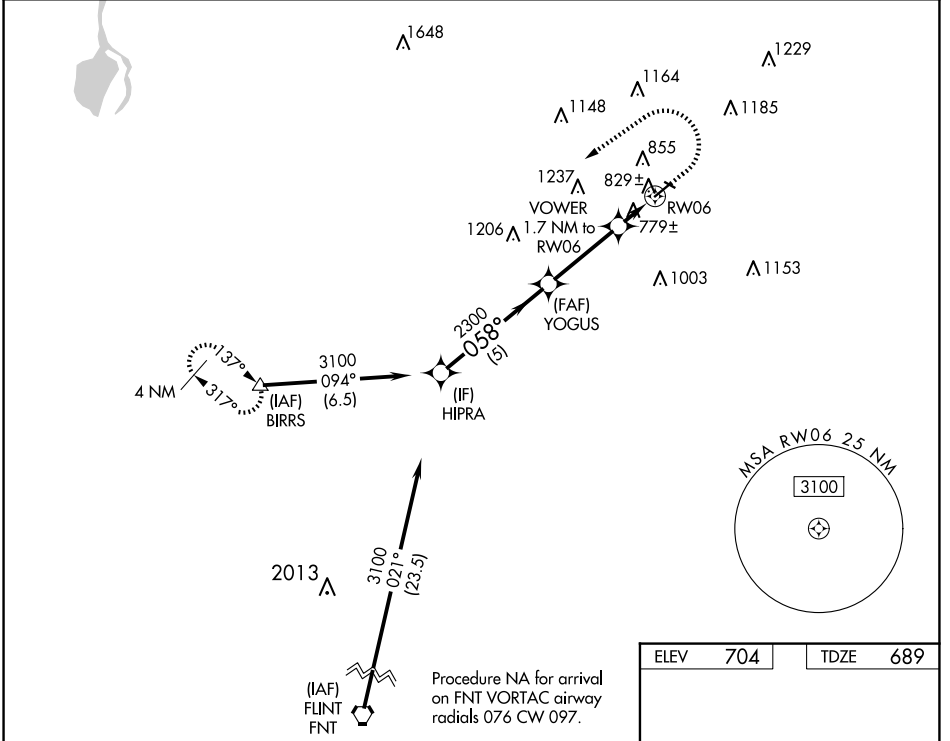

WAAS CH 56441 W06A	APP CRS 058°	Rwy Idg TDZE Apt Elev	4302 689 704
--	------------------------	-----------------------------	---

RNAV (GPS) RWY 6

TUSCOLA AREA (CFS)

RNP AR APCH - GPS.

⚠ Circling NA to Rwys 13 and 31. Rwy 6 helicopter visibility reduction below 1 SM NA. Procedure NA at night.

MISSED APPROACH: Climb to 1100 then climbing left turn to 3100 direct BIRRS and hold.

AWOS-3 119.275	GREAT LAKES APP CON* 120.95 235.625	UNICOM 123.0 (CTAF) 📻
--------------------------	---	--

ELEV	704	TDZE	689
------	-----	------	-----

CATEGORY	A	B	C	D
LP MDA	1040-1		351 (400-1)	NA
LNAV MDA	1080-1	391 (400-1)	1080-1 ¹ / ₈ 391 (400-1 ¹ / ₈)	NA
C CIRCLING	1200-1	496 (500-1)	1600-2 ³ / ₄ 896 (900-2 ³ / ₄)	NA

EC-1, 15 MAY 2025 to 12 JUN 2025