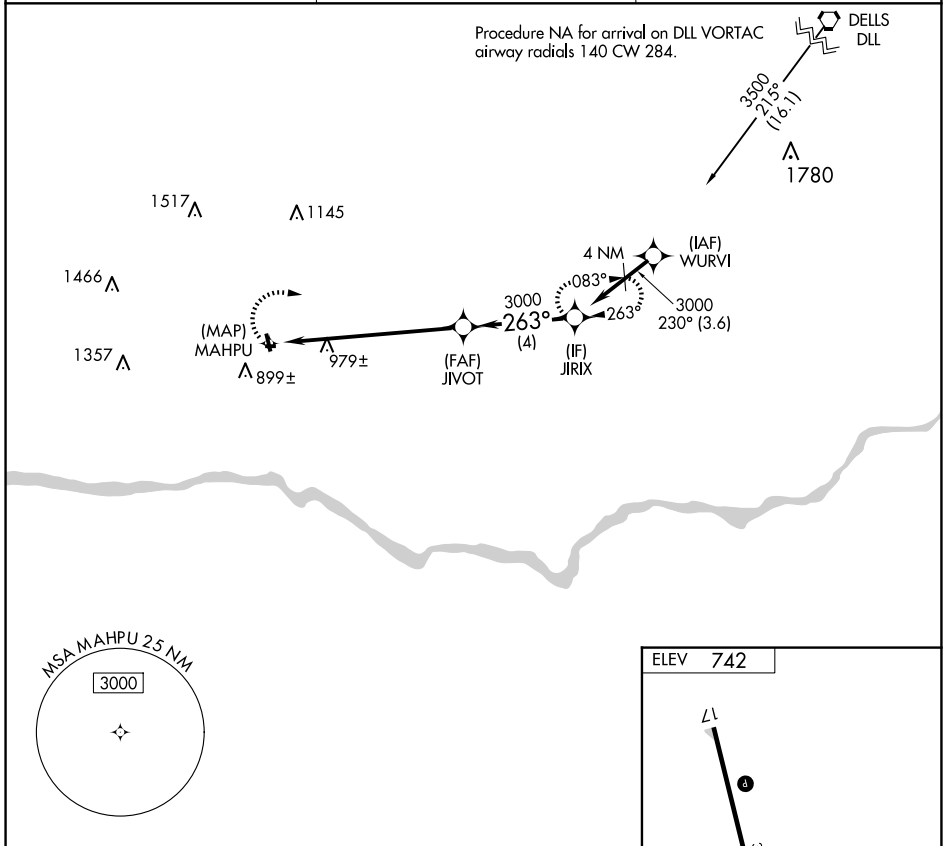

APP CRS 263°	Rwy Idg TDZE Apt Elev N/A N/A 742
------------------------	---

RNAV (GPS)-A

RICHLAND (93C)

RNP APCH. ▼ ▲ NA	Circling NA to Rwys 9 and 27. Procedure NA at night. Use Lone Rock altimeter setting.	MISSED APPROACH: Climbing right turn to 3000 direct JIRX and hold.
------------------------	---	--

LNR ASOS 119.425	CHICAGO CENTER 133.3 257.925	CTAF 122.9 0
----------------------------	--	------------------------

EC-3, 15 MAY 2025 to 12 JUN 2025

EC-3, 15 MAY 2025 to 12 JUN 2025

CATEGORY	A	B	C	D
CIRCLING	1680-1¼ 938 (1000-1¼)	1700-1½ 958 (1000-1½)	NA	

MIRL Rwy 17-35 0
REIL Rws 17 and 35 0