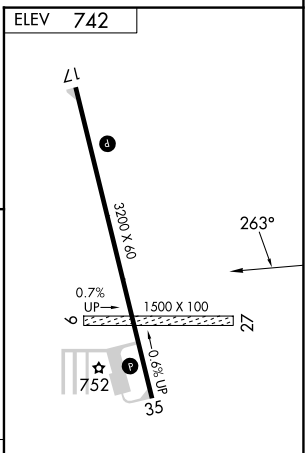

APP CRS 263°	Rwy Idg TDZE Apt Elev N/A N/A 742
------------------------	---

RNAV (GPS)-A

RICHLAND (93C)

RNP APCH. ▼ ▲ NA	Circling NA to Rwys 9 and 27. Procedure NA at night. Use Lone Rock altimeter setting.	MISSED APPROACH: Climbing right turn to 3000 direct JIRX and hold.
------------------------	---	--

LNR ASOS 119.425	CHICAGO CENTER 133.3 257.925	CTAF 122.9 0
----------------------------	--	------------------------

EC-3, 15 MAY 2025 to 12 JUN 2025

EC-3, 15 MAY 2025 to 12 JUN 2025

CATEGORY	A	B	C	D
CIRCLING	1680-1¼ 938 (1000-1¼)	1700-1½ 958 (1000-1½)	NA	