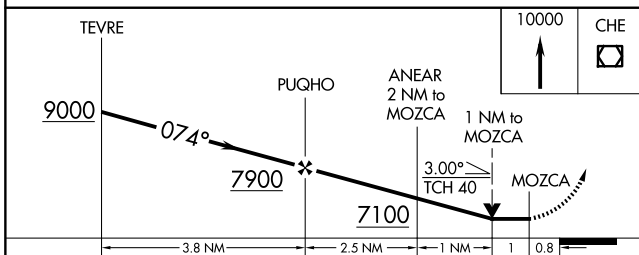

ELEV 6198	TDZE 6193