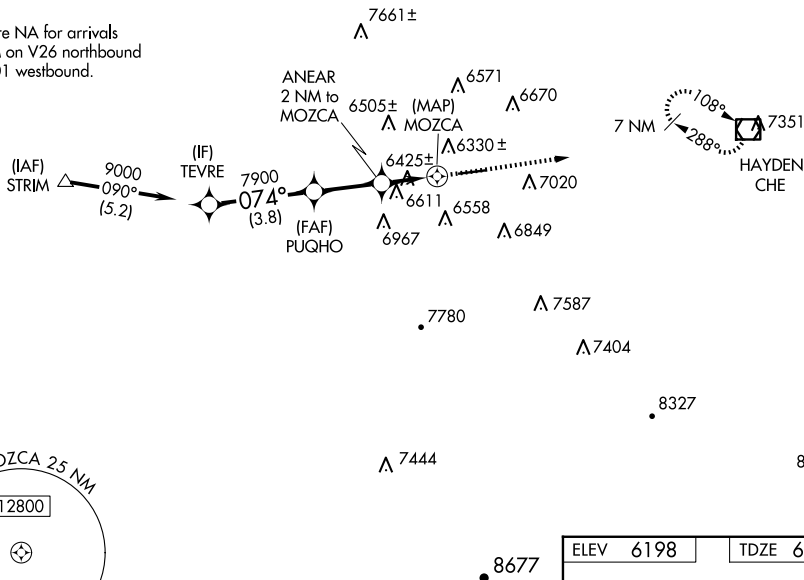

WAAS CH 61341 W07A	APP CRS 074°	Rwy Idg TDZE Apt Elev	5606 6193 6198
--	------------------------	-----------------------------	---

RNAV (GPS) RWY 7

CRAIG-MOFFAT (CAG)

RNP APCH.

Circling NA for Cat D south of Rwy 7-25.
 Rwy 7 helicopter visibility reduction below 3/4 SM NA.
 Circling Rwy 25 NA at night.

MISSED APPROACH: Climb to 10000 direct
 CHE VOR/DME and hold, continue climb-
 in-hold to 10000.

ASOS 135.425	DENVER CENTER 120.475 235.975	UNICOM 122.8 (CTAF)
------------------------	---	-------------------------------

Procedure NA for arrivals at STRIM on V26 northbound and V101 westbound.

ELEV 6198	TDZE 6193
-----------	-----------

REIL Rwys 7 and 25	MIRL Rwy 7-25
--------------------	---------------

CATEGORY	A	B	C	D
LP MDA	6800-1	607 (700-1)	6800-1 3/4	607 (700-1 3/4)
LNNAV MDA	6880-1	687 (700-1)	6880-2	687 (700-2)
CIRCLING	7180-1 1/4 982 (1000-1 1/4)	7320-1 1/2 1122 (1200-1 1/2)	7720-3	1522 (1600-3)

SW-1, 15 MAY 2025 to 12 JUN 2025

SW-1, 15 MAY 2025 to 12 JUN 2025