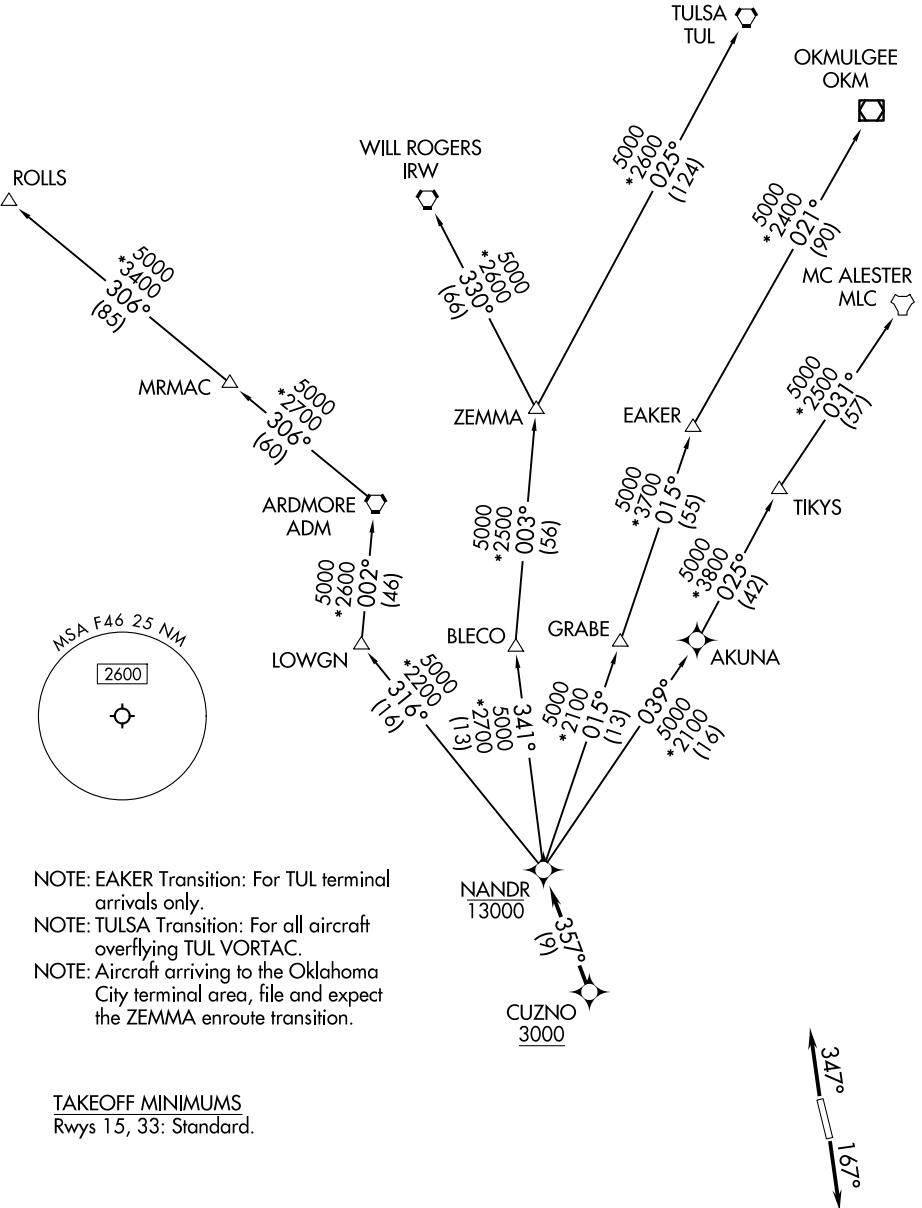

NANDR THREE DEPARTURE (RNAV)

ROCKWALL, TEXAS

LONE STAR DEP CON
124.3 282.275

RNAV 1 - DME/DME/IRU or GPS.

RADAR required.

**TOP ALTITUDE:
ASSIGNED BY ATC**

SC-2, 15 MAY 2025 to 12 JUN 2025

SC-2, 15 MAY 2025 to 12 JUN 2025

NOTE: Chart not to scale.

(CONTINUED ON FOLLOWING PAGE)

NANDR THREE DEPARTURE (RNAV)

(NANDR3.NANDR) 17APR25

ROCKWALL, TEXAS

RALPH M HALL/ROCKWALL MUNI (F46)