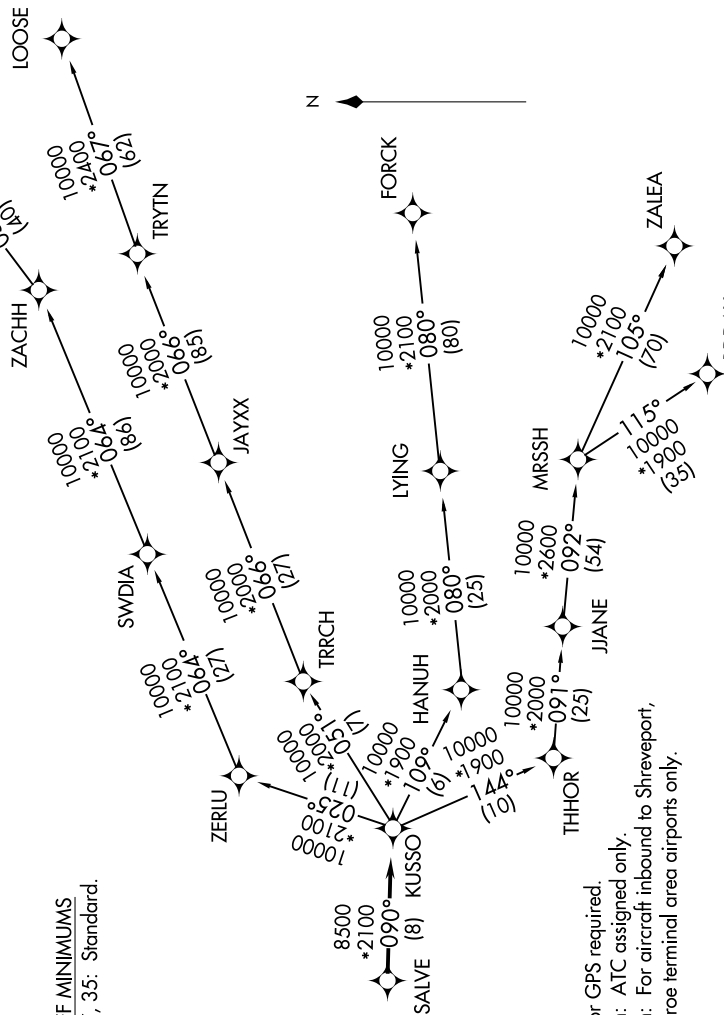

# KUSSO ONE DEPARTURE (RNAV)

ROCKWALL, TEXAS

SC-2, 15 MAY 2025 to 12 JUN 2025

**TOP ALTITUDE:  
ASSIGNED BY ATC**

LONE STAR DEP CON  
124.3 282.275  
CTAF  
122.8

TAKEOFF MINIMUMS  
Rwys 17, 35: Standard.

NOTE: RADAR required.  
 NOTE: RNAV 1.  
 NOTE: DME/DME/IRU or GPS required.  
 NOTE: BDDAY Transition: ATC assigned only.  
 NOTE: MRSSH Transition: For aircraft inbound to Shreveport, Jackson and Monroe terminal area airports only.

(CONTINUED ON FOLLOWING PAGE)

NOTE: Chart not to scale.

SC-2, 15 MAY 2025 to 12 JUN 2025

# KUSSO ONE DEPARTURE (RNAV)