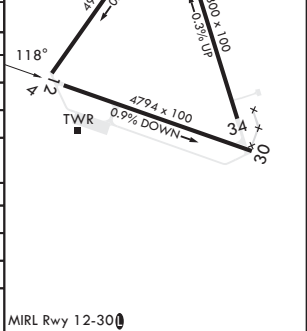

AL-6315 (USA)

MACKALL AAF (KHFF)

RNP APCH-GPS MISSED APPROACH: Climb to 2100 direct HITIT and hold.

**V** \* When tower closed, increase vis to 1 mile.  
\*\* Circling NA to RWYs 4,16,22, and 34.

D-ATIS <b>141.4</b>	FAYETTEVILLE APP CON/DEP CON <b>127.8 343.725</b>	TOWER★ <b>121.0</b> (CTAF) <b>254.4</b>	GND CON <b>128.35 251.05</b>
------------------------	--	--	---------------------------------

CATEGORY	A	B	C	D
LPV DA*	575-¾	200	(200-¾)	
LNAV/VNAV DA	851-1½	476	(500-1½)	
LNAV MDA	840-1 465 (500-1)	840-1¾ 465 (500-1¾)		
<b>C</b> CIRCLING**	860-1 484 (500-1)	880-1 504 (600-1)	980-1¼ 604 (700-1¼)	1040-2 664 (700-2)
SIMMONS AAF ALTIMETER SETTING MINIMUMS				
LPV DA*	659-7/8	284	(300-7/8)	
LNAV/VNAV DA	935-1½	560	(600-1½)	
LNAV MDA	940-1 565 (600-1)	940-1½ 565 (600-1½)		
<b>C</b> CIRCLING**	960-1 584 (600-1)	980-1 604 (700-1)	1080-2 704 (800-2)	1140-2½ 764 (800-2½)