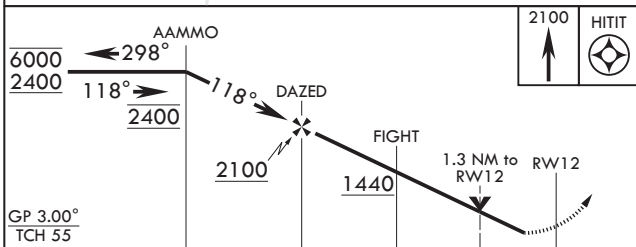

AL-6315 (USA)

MACKALL AAF (KHFF)

RNP APCH-GPS MISSED APPROACH: Climb to 2100 direct HITIT and hold.

**V** \* When tower closed, increase vis to 1 mile.  
\*\* Circling NA to RWYs 4,16,22, and 34.

D-ATIS <b>141.4</b>	FAYETTEVILLE APP CON/DEP CON <b>127.8 343.725</b>	TOWER★ <b>121.0</b> (CTAF) <b>254.4</b>	GND CON <b>128.35 251.05</b>
------------------------	--	--	---------------------------------

CATEGORY	A	B	C	D
LPV DA*	575-¾	200	(200-¾)	
LNAV/VNAV DA	851-1½	476	(500-1½)	
LNAV MDA	840-1 465 (500-1)	840-1¾ 465 (500-1¾)		
<b>C</b> CIRCLING**	860-1 484 (500-1)	880-1 504 (600-1)	980-1¼ 604 (700-1¼)	1040-2 664 (700-2)
SIMMONS AAF ALTIMETER SETTING MINIMUMS				
LPV DA*	659-7/8	284	(300-7/8)	
LNAV/VNAV DA	935-1½	560	(600-1½)	
LNAV MDA	940-1 565 (600-1)	940-1½ 565 (600-1½)		
<b>C</b> CIRCLING**	960-1 584 (600-1)	980-1 604 (700-1)	1080-2 704 (800-2)	1140-2½ 764 (800-2½)