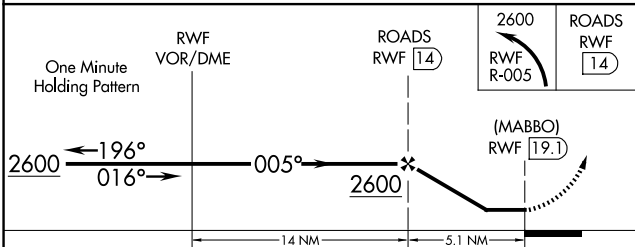

VOR/DME RWF 113.3 Chan 80	APP CRS 005°	Rwy Idg TDZE Apt Elev N/A N/A 1076
---	------------------------	--

VOR/DME or GPS-A

OLIVIA RGNL (OVL)

<p>NA</p>	<p>MISSED APPROACH: Climbing left turn to 2600 via RWF R-005 to ROADS 14 DME and hold.</p>
------------------	--

<p>AWOS-3 119.275</p>	<p>MINNEAPOLIS CENTER 127.1 290.2</p>	<p>UNICOM 122.8 (CTAF)</p>
----------------------------------	--	---------------------------------------

CATEGORY	A	B	C	D
CIRCLING	1620-1	544 (600-1)	1720-1¾ 644 (700-1¾)	1720-2 644 (700-2)