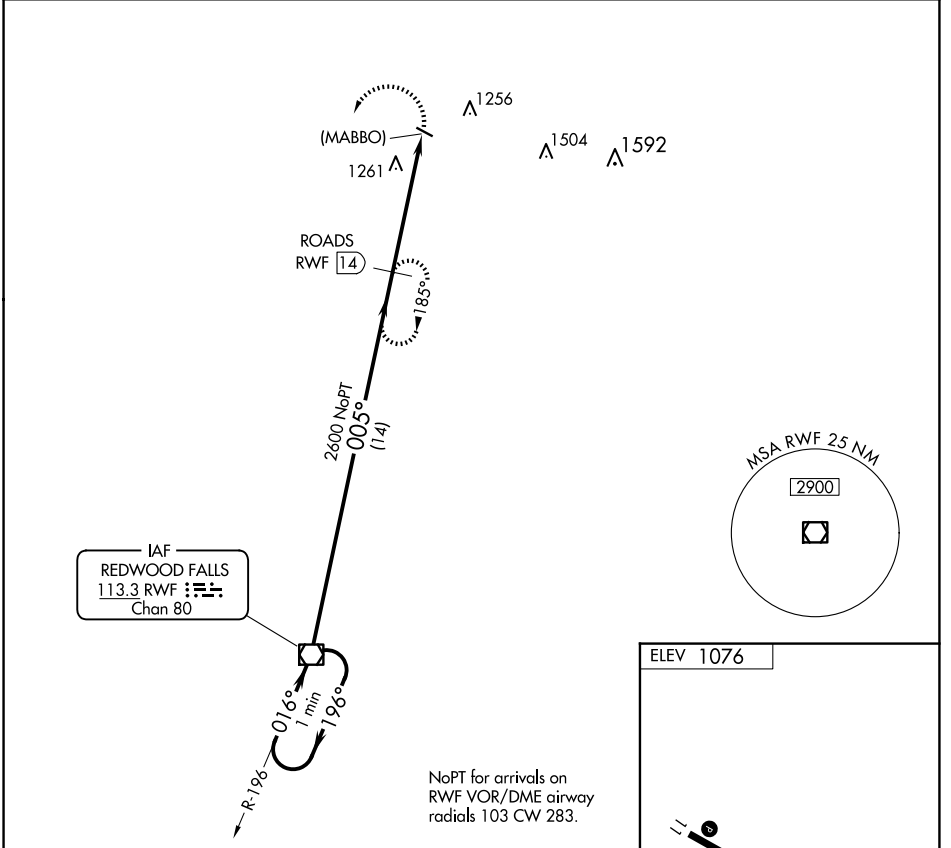

VOR/DME RWF 113.3 Chan 80	APP CRS 005°	Rwy Idg TDZE Apt Elev N/A N/A 1076
---	------------------------	--

VOR/DME or GPS-A

OLIVIA RGNL (OVL)

<p>NA</p>	<p>MISSED APPROACH: Climbing left turn to 2600 via RWF R-005 to ROADS 14 DME and hold.</p>
------------------	--

<p>AWOS-3 119.275</p>	<p>MINNEAPOLIS CENTER 127.1 290.2</p>	<p>UNICOM 122.8 (CTAF)</p>
----------------------------------	--	---------------------------------------

CATEGORY	A	B	C	D
CIRCLING	1620-1	544 (600-1)	1720-1¾ 644 (700-1¾)	1720-2 644 (700-2)

NC-1, 15 MAY 2025 to 12 JUN 2025

NC-1, 15 MAY 2025 to 12 JUN 2025