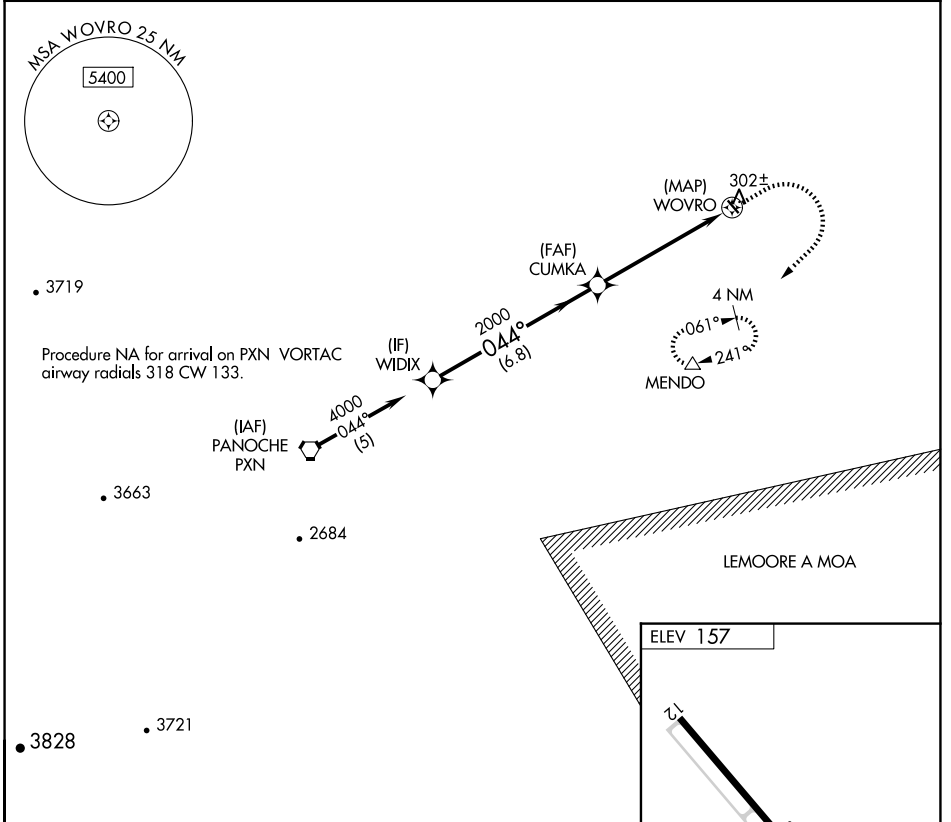

APP CRS	Rwy Idg	N/A
044°	TDZE	N/A
	Apt Elev	157

RNAV (GPS)-B

FIREBAUGH (F34)

RNP APCH.	<p>MISSED APPROACH: Climb to 2000 then climbing right turn to 3000 direct MENDO and hold.</p>
<p>Procedure NA at night. Use Madera altimeter setting, when not received, use Merced Yosemite Rgnl altimeter setting.</p>	

MAE ASOS 134.725	NORCAL APP CON 120.95 269.45	CTAF 122.9
----------------------------	--	----------------------

CATEGORY	A	B	C	D
CIRCLING	740-1	583 (600-1)	NA	

SW-2, 15 MAY 2025 to 12 JUN 2025

SW-2, 15 MAY 2025 to 12 JUN 2025