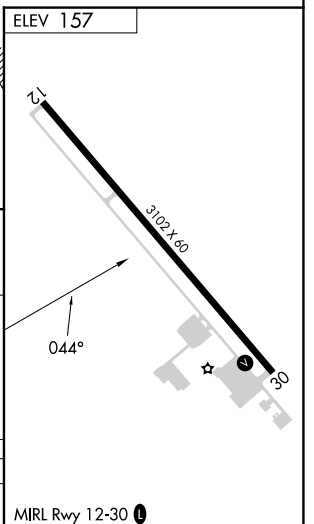

APP CRS	Rwy Idg	N/A
044°	TDZE	N/A
	Apt Elev	157

RNAV (GPS)-B

FIREBAUGH (F34)

RNP APCH.	MISSED APPROACH: Climb to 2000 then climbing right turn to 3000 direct MENDO and hold.
Procedure NA at night. Use Madera altimeter setting, when not received, use Merced Yosemite Rgnl altimeter setting.	

MAE ASOS 134.725	NORCAL APP CON 120.95 269.45	CTAF 122.9

CATEGORY	A	B	C	D
CIRCLING	740-1	583 (600-1)	NA	

SW-2, 15 MAY 2025 to 12 JUN 2025

SW-2, 15 MAY 2025 to 12 JUN 2025