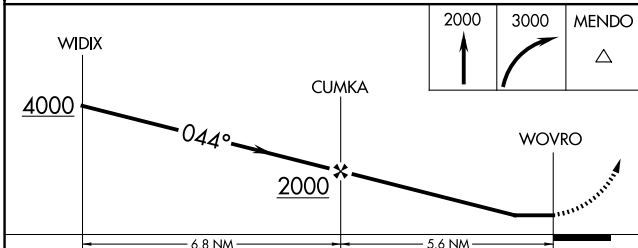

APP CRS	Rwy Idg	N/A
044°	TDZE	N/A
	Apt Elev	157

RNAV (GPS)-B

FIREBAUGH (F34)

RNP APCH.	MISSED APPROACH: Climb to 2000 then climbing right turn to 3000 direct MENDO and hold.
Procedure NA at night. Use Madera altimeter setting, when not received, use Merced Yosemite Rgnl altimeter setting.	

MAE ASOS 134.725	NORCAL APP CON 120.95 269.45	CTAF 122.9

CATEGORY	A	B	C	D
CIRCLING	740-1	583 (600-1)	NA	

SW-2, 15 MAY 2025 to 12 JUN 2025

SW-2, 15 MAY 2025 to 12 JUN 2025