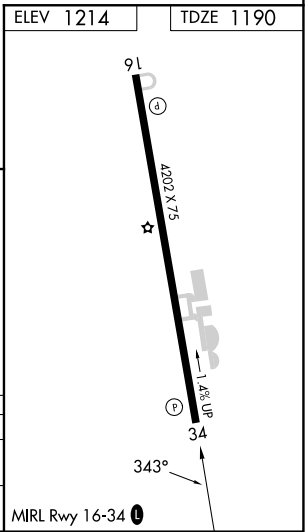

APP CRS 343°	Rwy Idg 4202
	TDZE 1190
	Apt Elev 1214

RNAV (GPS) RWY 34

LAMPASAS (LZZ)

RNP APCH - GPS.	MISSED APPROACH: Climb to 3100 direct AGJ VORTAC and hold, continue climb-in-hold to 3100.
▼ Rwy 34 helicopter visibility reduction below 3/4 SM NA. ▲ Circling Rwy 16 NA at night.	

AWOS-3 119.075	GRAY APP CON 120.075 323.15	UNICOM 122.8 (CTAF) 0

CATEGORY	A	B	C	D
LNVA MDA	1620-1	430 (500-1)	1620-1 1/4 430 (500-1 1/4)	NA
CIRCLING	1760-1 546 (600-1)	1880-1 666 (700-1)	1880-1 3/4 666 (700-1 3/4)	NA

SC-3, 15 MAY 2025 to 12 JUN 2025

SC-3, 15 MAY 2025 to 12 JUN 2025