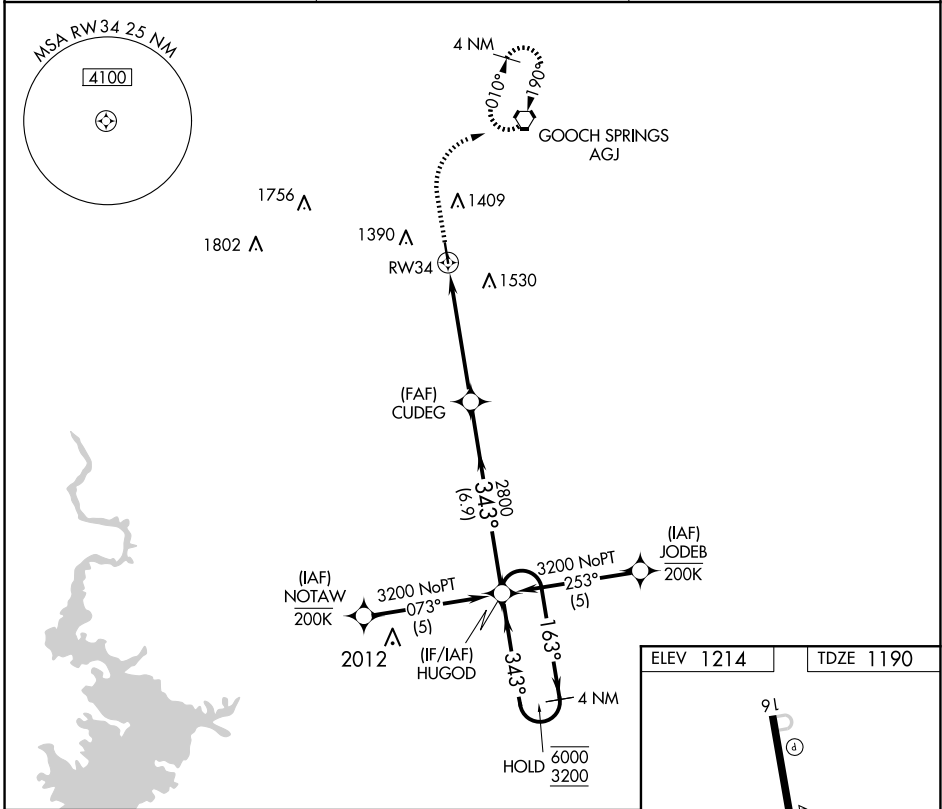

APP CRS 343°	Rwy Idg 4202
	TDZE 1190
	Apt Elev 1214

RNAV (GPS) RWY 34

LAMPASAS (LZZ)

RNP APCH - GPS.	MISSED APPROACH: Climb to 3100 direct AGJ VORTAC and hold, continue climb-in-hold to 3100.
<p>▼ Rwy 34 helicopter visibility reduction below 3/4 SM NA.</p> <p>▲ Circling Rwy 16 NA at night.</p>	

AWOS-3 119.075	GRAY APP CON 120.075 323.15	UNICOM 122.8 (CTAF) 0
--------------------------	---------------------------------------	---------------------------------

CATEGORY	A	B	C	D
LNVA MDA	1620-1	430 (500-1)	1620-1 1/4 430 (500-1 1/4)	NA
CIRCLING	1760-1 546 (600-1)	1880-1 666 (700-1)	1880-1 3/4 666 (700-1 3/4)	NA

SC-3, 15 MAY 2025 to 12 JUN 2025

SC-3, 15 MAY 2025 to 12 JUN 2025