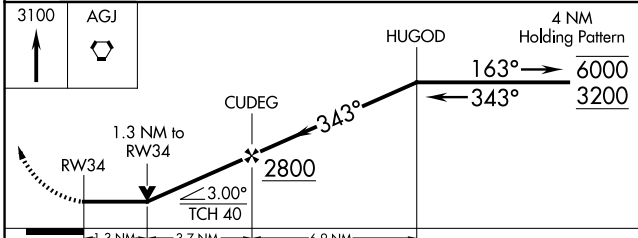

APP CRS 343°	Rwy Idg 4202
	TDZE 1190
	Apt Elev 1214

RNAV (GPS) RWY 34

LAMPASAS (LZZ)

RNP APCH - GPS.	MISSED APPROACH: Climb to 3100 direct AGJ VORTAC and hold, continue climb-in-hold to 3100.
▼ Rwy 34 helicopter visibility reduction below 3/4 SM NA. ▲ Circling Rwy 16 NA at night.	

AWOS-3 119.075	GRAY APP CON 120.075 323.15	UNICOM 122.8 (CTAF) 0

CATEGORY	A	B	C	D
LNVA MDA	1620-1	430 (500-1)	1620-1 1/4 430 (500-1 1/4)	NA
CIRCLING	1760-1 546 (600-1)	1880-1 666 (700-1)	1880-1 3/4 666 (700-1 3/4)	NA

SC-3, 15 MAY 2025 to 12 JUN 2025

SC-3, 15 MAY 2025 to 12 JUN 2025