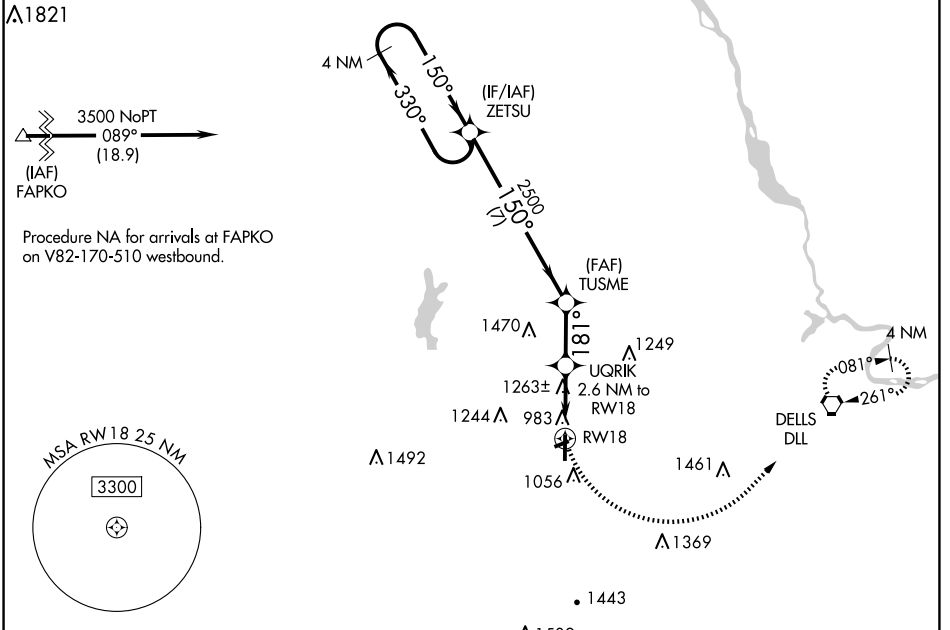

WAAS CH 78427 W18A	APP CRS 181°	Rwy Idg TDZE Apt Elev	4100 905 906
--	------------------------	-----------------------------	---

RNAV (GPS) RWY 18

REEDSBURG MUNI (C35)

⚠ Use Baraboo altimeter setting; when not received, use Lone Rock altimeter setting and increase all MDA 60 feet. DME/DME RNP-0.3 NA. Procedure NA at night. Visibility reduction by helicopters NA.

⚠ NA MISSED APPROACH: Climbing left turn to 3500 direct DLL VORTAC and hold.

AWOS-3PT 118.95	DLL AWOS-3 118.325	MADISON APP CON ★ 135.45 343.7	UNICOM 122.8 (CTAF) 0
---------------------------	------------------------------	--	---------------------------------

EC-3, 15 MAY 2025 to 12 JUN 2025

EC-3, 15 MAY 2025 to 12 JUN 2025

CATEGORY	A	B	C	D
LP MDA	1560-1	655 (700-1)		NA
LNAV MDA	1580-1	675 (700-1)		NA
C CIRCLING	1600-1	694 (700-1)		NA