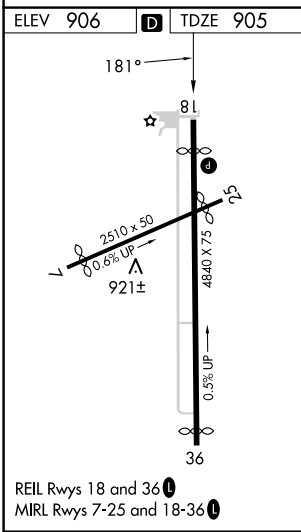

CATEGORY	A	B	C	D
LP MDA	1560-1	655 (700-1)		NA
LNAV MDA	1580-1	675 (700-1)		NA
C CIRCLING	1600-1	694 (700-1)		NA