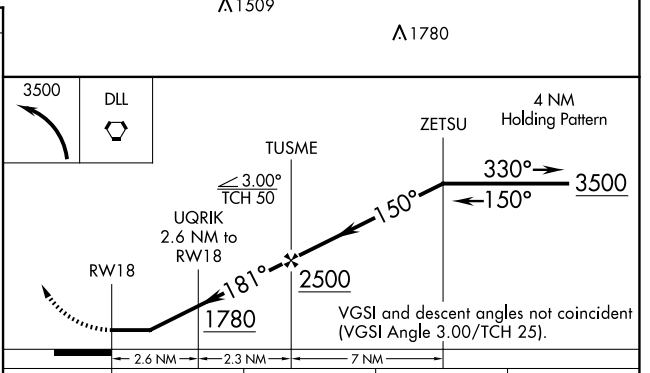

CATEGORY	A	B	C	D
LP MDA	1560-1	655 (700-1)		NA
LNAV MDA	1580-1	675 (700-1)		NA
C CIRCLING	1600-1	694 (700-1)		NA