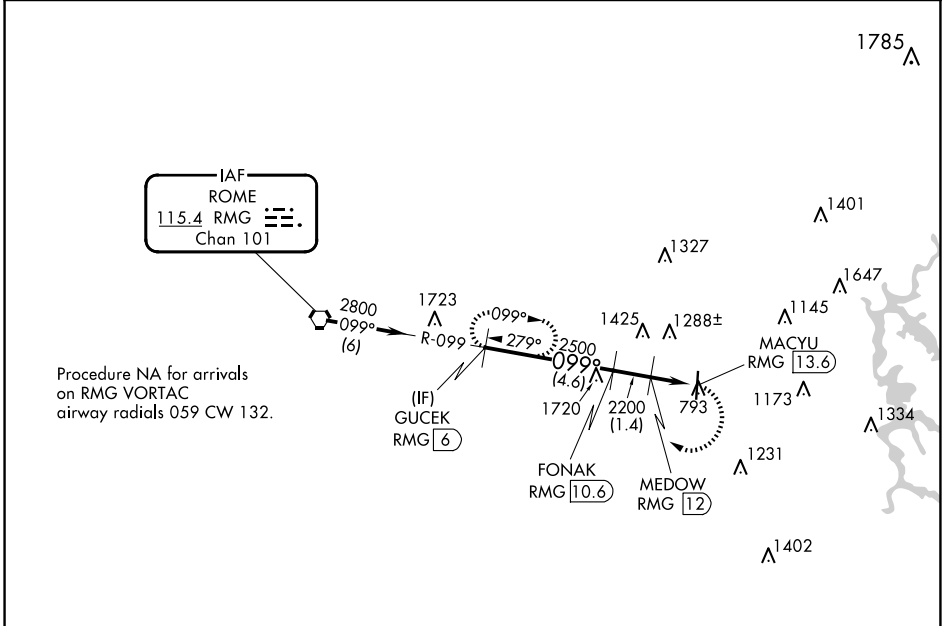

VORTAC RMG <b>115.4</b> Chan <b>101</b>	APP CRS <b>099°</b>	Rwy Idg TDZE Apt Elev	<b>N/A</b> <b>N/A</b> <b>759</b>
---	------------------------	-----------------------------	--

# VOR-A

CARTERSVILLE (VPC)

**⚠** When local altimeter setting not received, use Rome altimeter setting and increase all MDA 80 feet; increase Cat A visibility ¼ SM. DME required.

MISSED APPROACH: Climbing right turn to 2800 on RMG R-099 to GUCEK/6 DME and hold.

AWOS-3PT <b>120.525</b>	ATLANTA APP CON <b>121.0 268.7</b>	UNICOM <b>122.7 (CTAF) 0</b>
----------------------------	---------------------------------------	---------------------------------

SE-4, 15 MAY 2025 to 12 JUN 2025

SE-4, 15 MAY 2025 to 12 JUN 2025