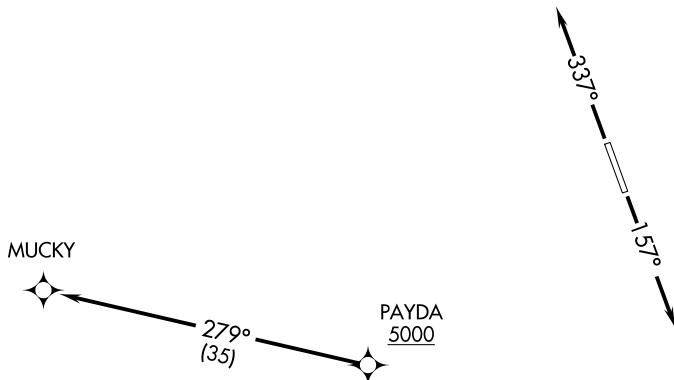

(MUCKY3.MUCKY) 22027

AL-6111 (FAA)

LAGO VISTA TX/RUSTY ALLEN (RYW)

MUCKY THREE DEPARTURE (RNAV)

LAGO VISTA, TEXAS

AWOS-3PT
119.375
UNICOM (CTAF)
122.725
AUSTIN DEP CON
119.0 370.85

**TOP ALTITUDE:
ASSIGNED BY ATC**

TAKEOFF MINIMUMS:
Rwys 15, 33: Standard.

NOTE: RADAR required.
NOTE: DME/DME/IRU or GPS required.
NOTE: RNAV 1.

NOTE: Chart not to scale.

DEPARTURE ROUTE DESCRIPTION

TAKEOFF RUNWAY 15: Climb on heading 157° or as assigned by ATC for vectors to cross PAYDA at or above 5000, thence....

TAKEOFF RUNWAY 33: Climb on heading 337° or as assigned by ATC for vectors to cross PAYDA at or above 5000, thence....

... on track 279° to MUCKY. Maintain altitude assigned by ATC.
Expect filed altitude 10 minutes after departure.

MUCKY THREE DEPARTURE (RNAV)

(MUCKY3.MUCKY) 22APR21

LAGO VISTA, TEXAS
LAGO VISTA TX/RUSTY ALLEN (RYW)

SC-3, 15 MAY 2025 to 12 JUN 2025

SC-3, 15 MAY 2025 to 12 JUN 2025