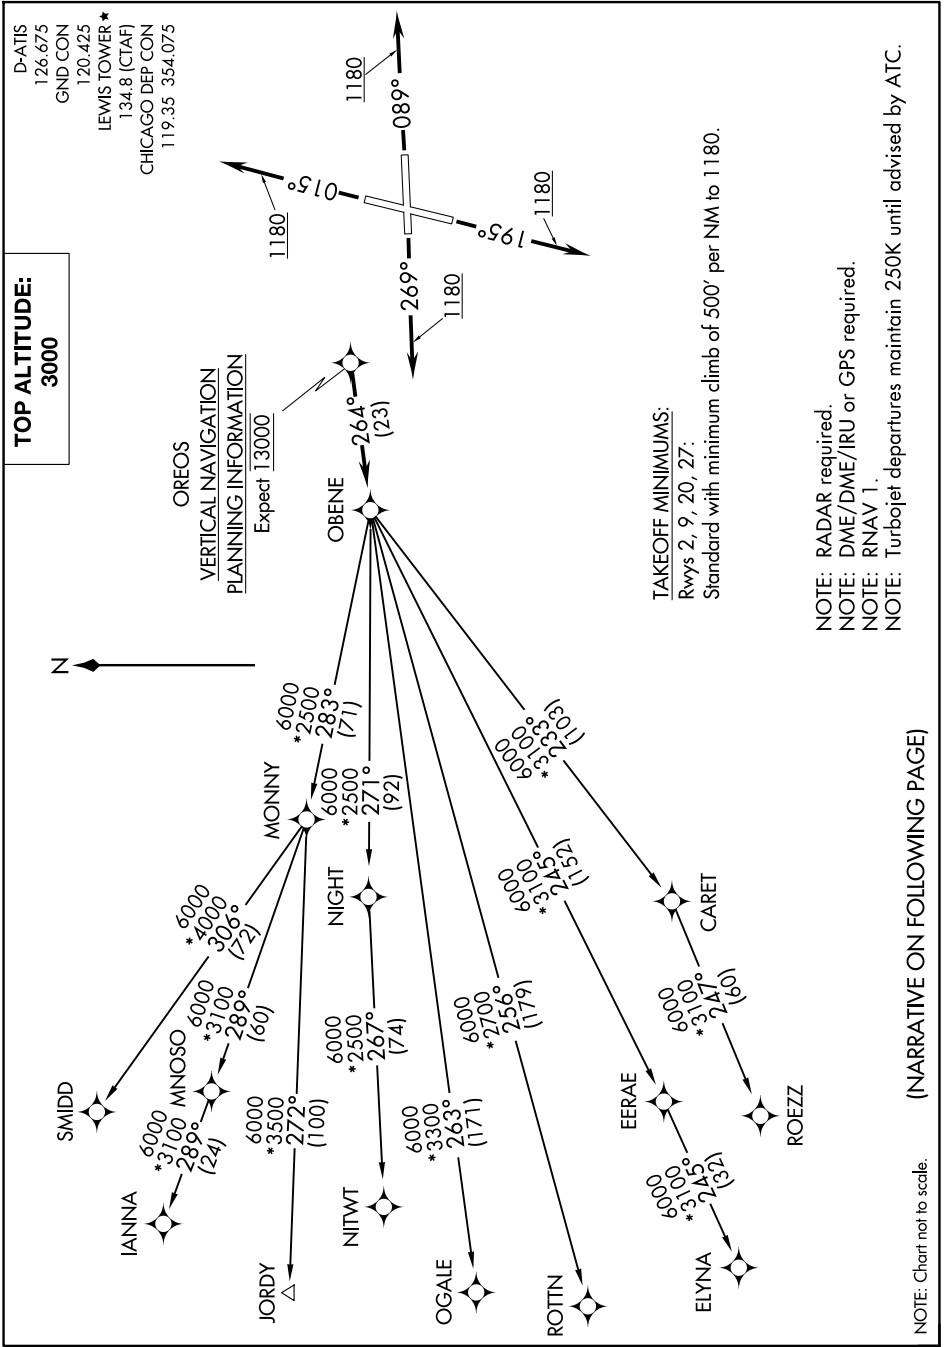

(OBENE3.OBENE) 22363

# OBENE THREE DEPARTURE (RNAV) AL-6063 (FAA)

LEWIS UNIVERSITY (LOT)  
CHICAGO/ROMEOVILLE, ILLINOIS

EC-3, 15 MAY 2025 to 12 JUN 2025

# OBENE THREE DEPARTURE (RNAV) (OBENE3.OBENE) 08NOV18

CHICAGO/ROMEOVILLE, ILLINOIS  
LEWIS UNIVERSITY (LOT)

NOTE: Chart not to scale.

(NARRATIVE ON FOLLOWING PAGE)

EC-3, 15 MAY 2025 to 12 JUN 2025