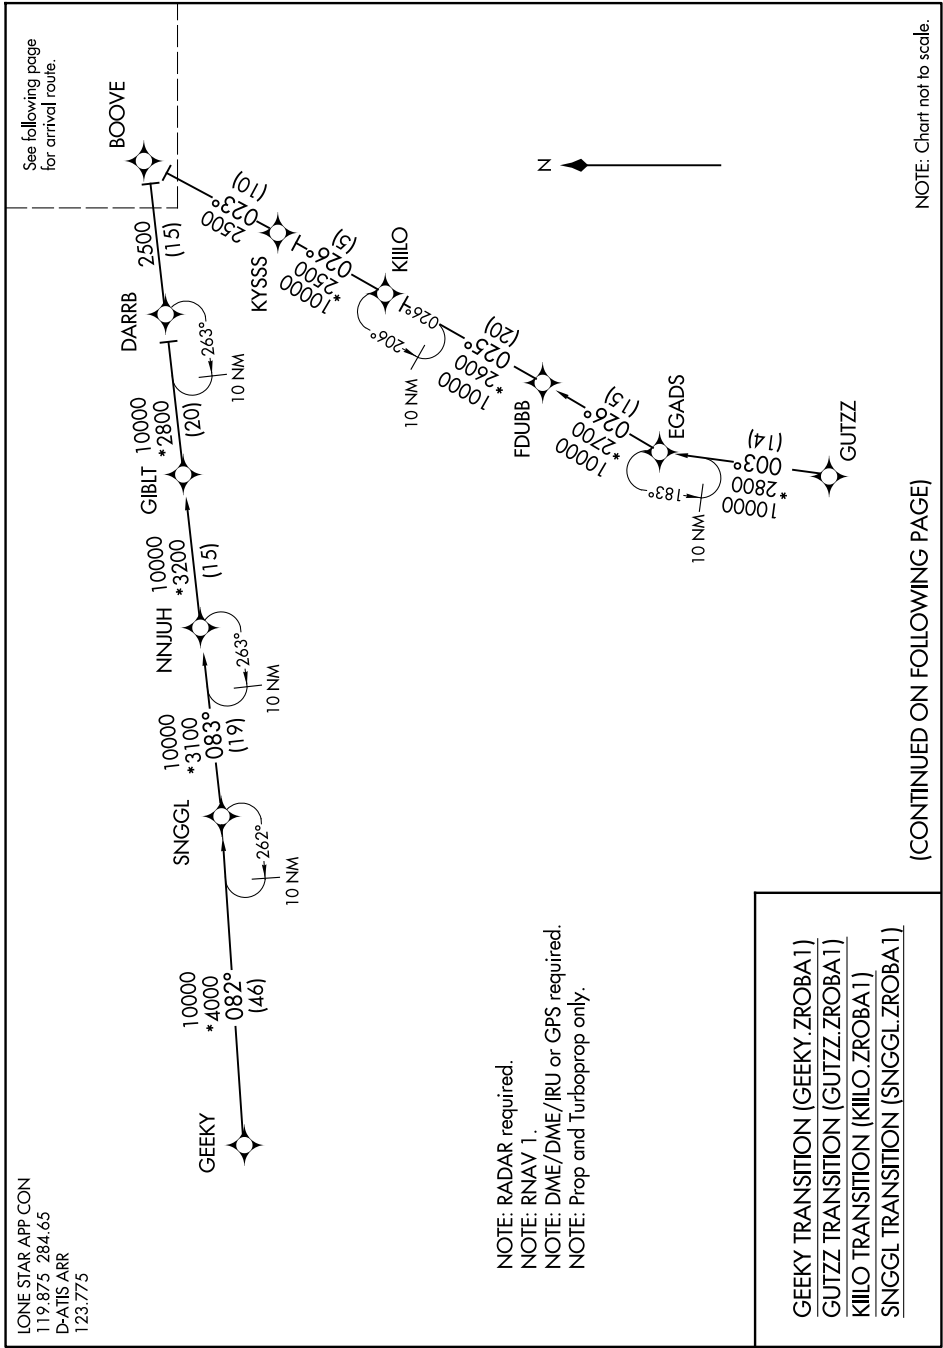

ZROBA ONE ARRIVAL (RNAV) Transition Routes

SC-2, 15 MAY 2025 to 12 JUN 2025

LONE STAR APP CON
119.875 284.65
D-ATIS ARR
123.775

ZROBA ONE ARRIVAL (RNAV) Transition Routes

GEEKY TRANSITION (GEEKY.ZROBA1)
 GUTZZ TRANSITION (GUTZZ.ZROBA1)
 KILO TRANSITION (KILO.ZROBA1)
 SNGGL TRANSITION (SNGGL.ZROBA1)

SC-2, 15 MAY 2025 to 12 JUN 2025