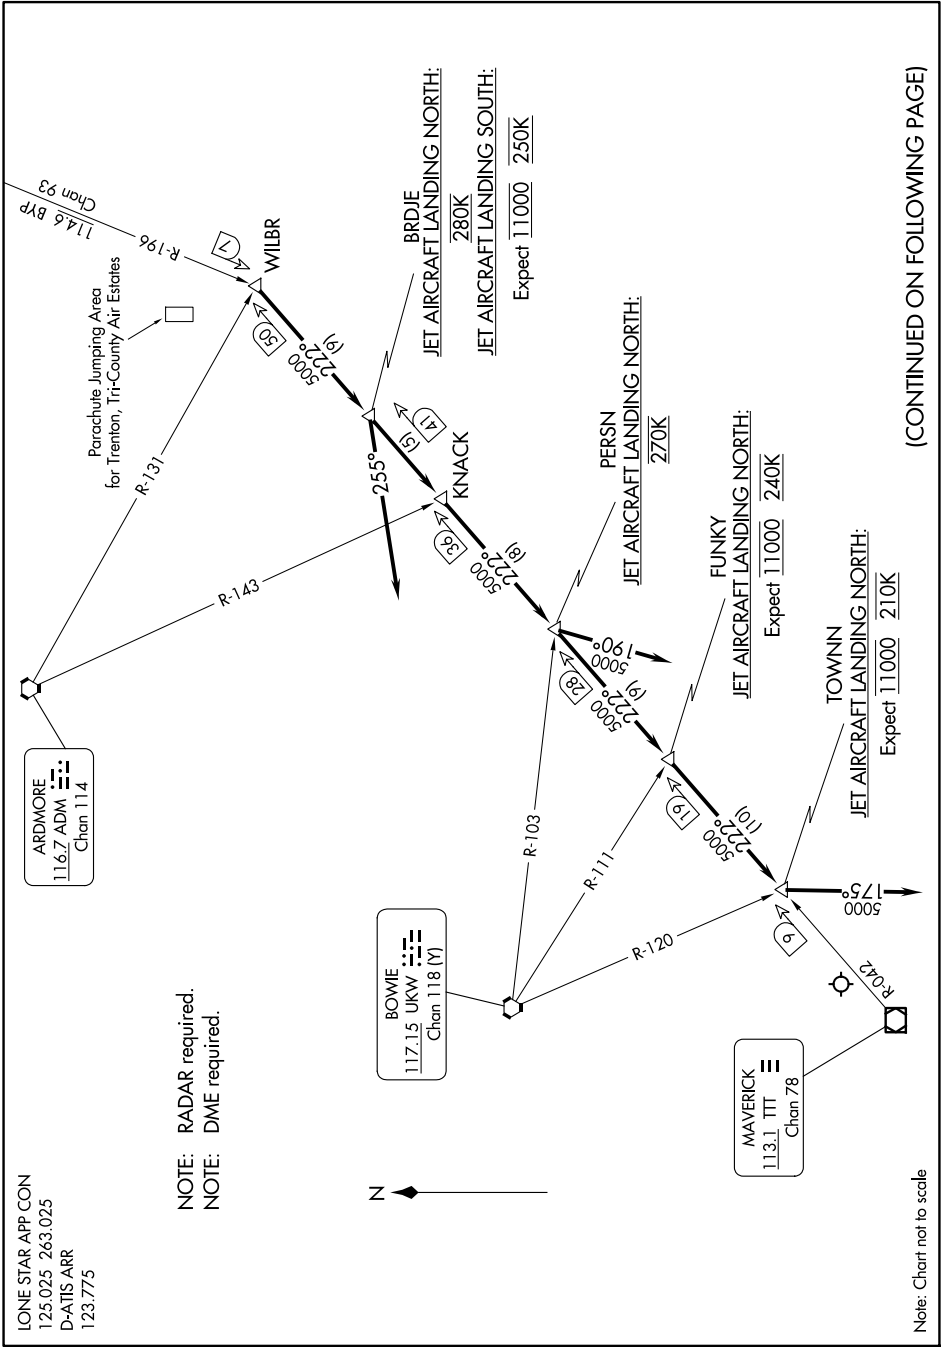

WILBR NINE ARRIVAL

SC-2, 15 MAY 2025 to 12 JUN 2025

NOTE: RADAR required.
NOTE: DME required.

ARDMORE
116.7 ADM
Chm 114

BOWIE
117.15 UKW
Chm 118 (Y)

MAVERICK
113.1 TTT
Chm 78

Note: Chart not to scale

(CONTINUED ON FOLLOWING PAGE)

SC-2, 15 MAY 2025 to 12 JUN 2025