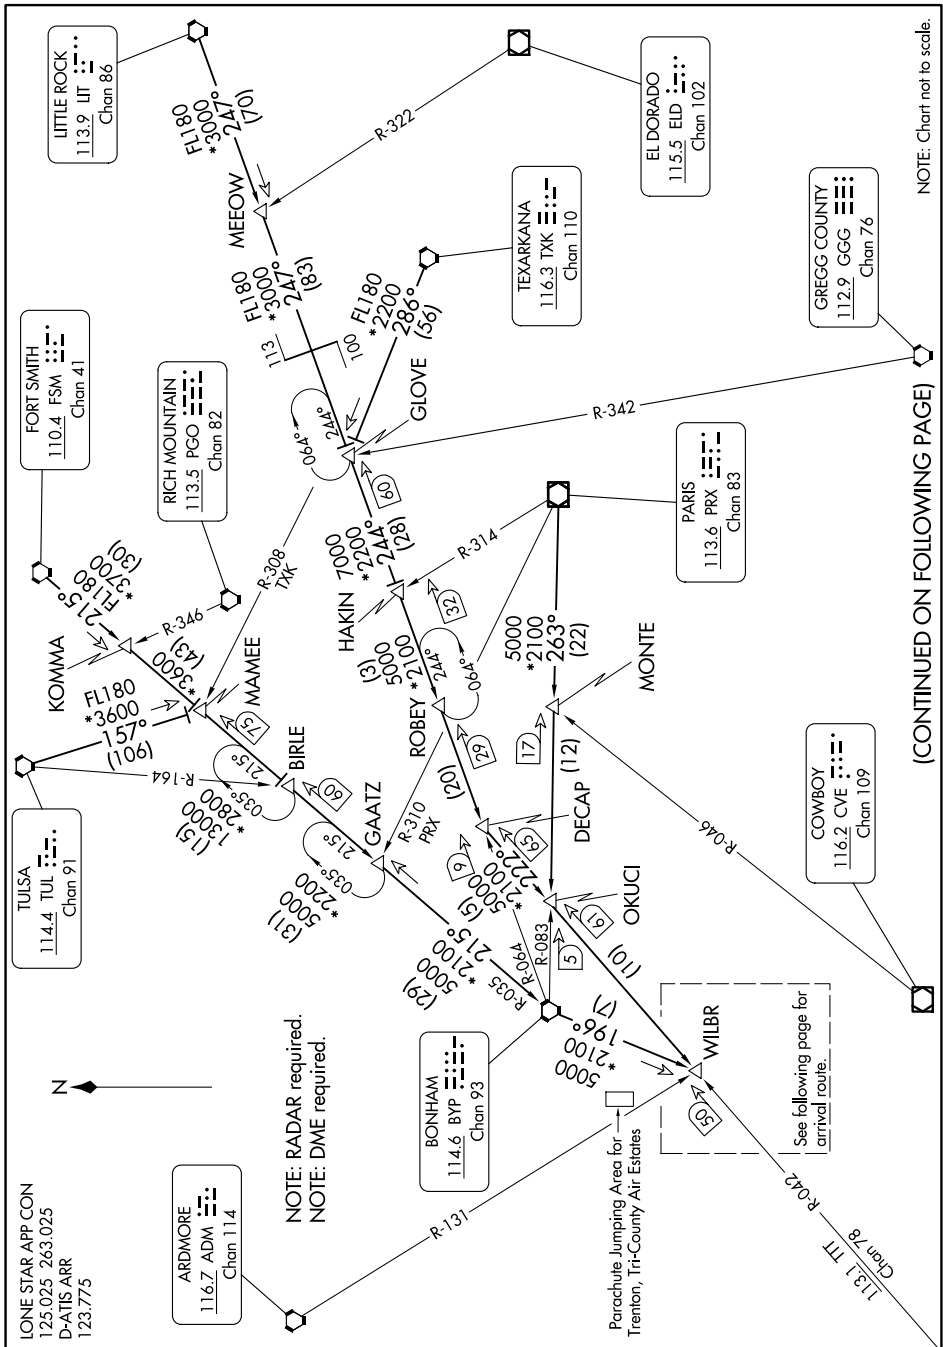

WILBR NINE ARRIVAL

Transition Routes

SC-2, 15 MAY 2025 to 12 JUN 2025

NOTE: Chart not to scale.

(CONTINUED ON FOLLOWING PAGE)

SC-2, 15 MAY 2025 to 12 JUN 2025

WILBR NINE ARRIVAL

Transition Routes