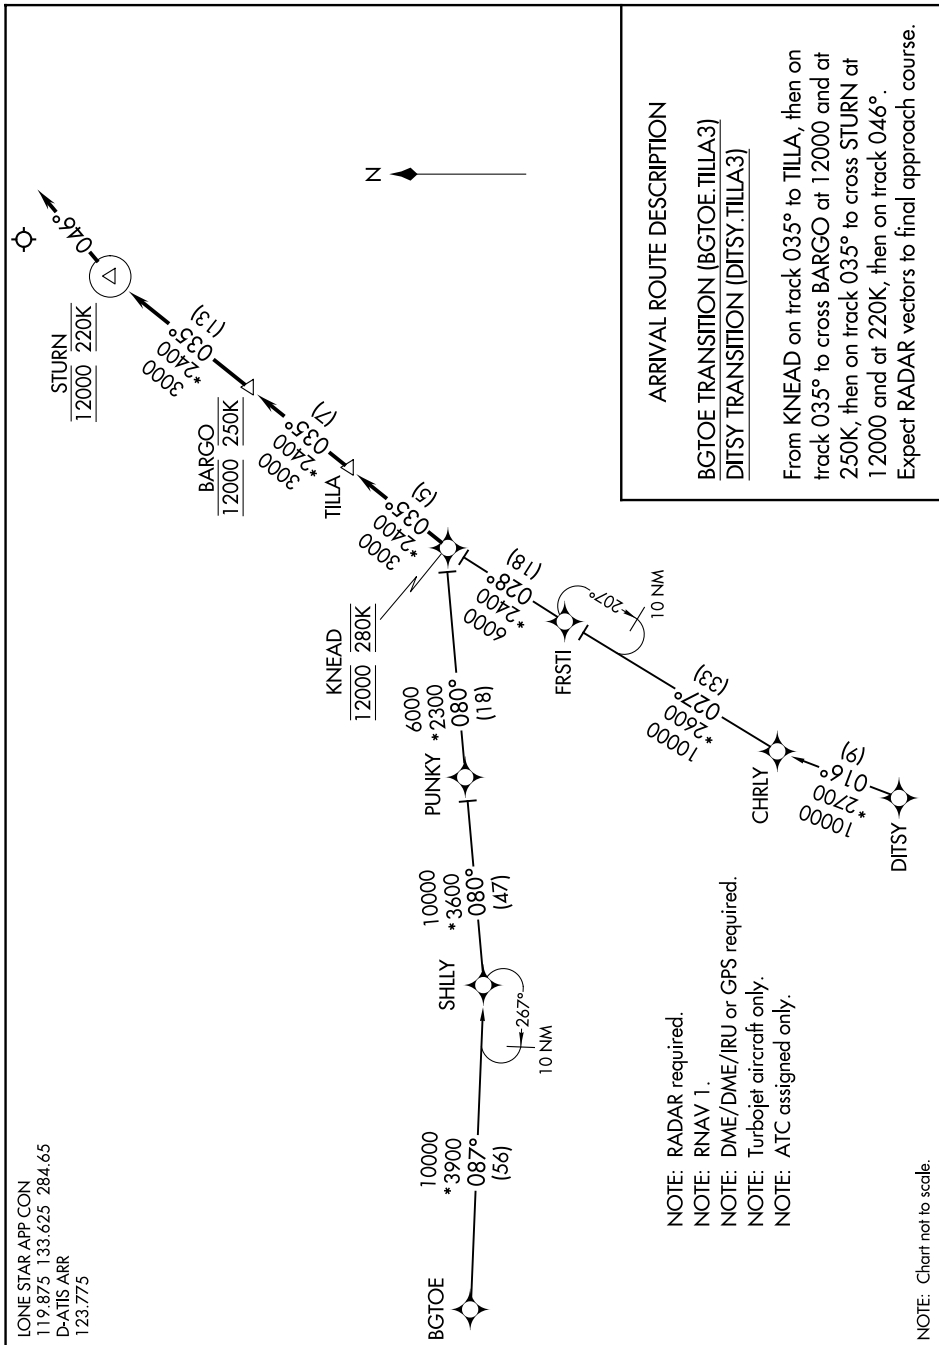

TILLA THREE ARRIVAL (RNAV)

SC-2, 15 MAY 2025 to 12 JUN 2025

LONE STAR APP CON
119.875 133.625 284.65
D-ATIS ARR
123.775

TILLA THREE ARRIVAL (RNAV)

(KNEAD.TILLA3) 31MAY16

ARRIVAL ROUTE DESCRIPTION

BGTOE TRANSITION (BGTOE.TILLA3)
DITSY TRANSITION (DITSY.TILLA3)

From KNEAD on track 035° to TILLA, then on track 035° to cross BARGO at 12000 and at 250K, then on track 035° to cross STURN at 12000 and at 220K, then on track 046°.

Expect RADAR vectors to final approach course.

- NOTE: RADAR required.
- NOTE: RNAV 1.
- NOTE: DME/DME/IRU or GPS required.
- NOTE: Turbojet aircraft only.
- NOTE: ATC assigned only.

NOTE: Chart not to scale.

SC-2, 15 MAY 2025 to 12 JUN 2025