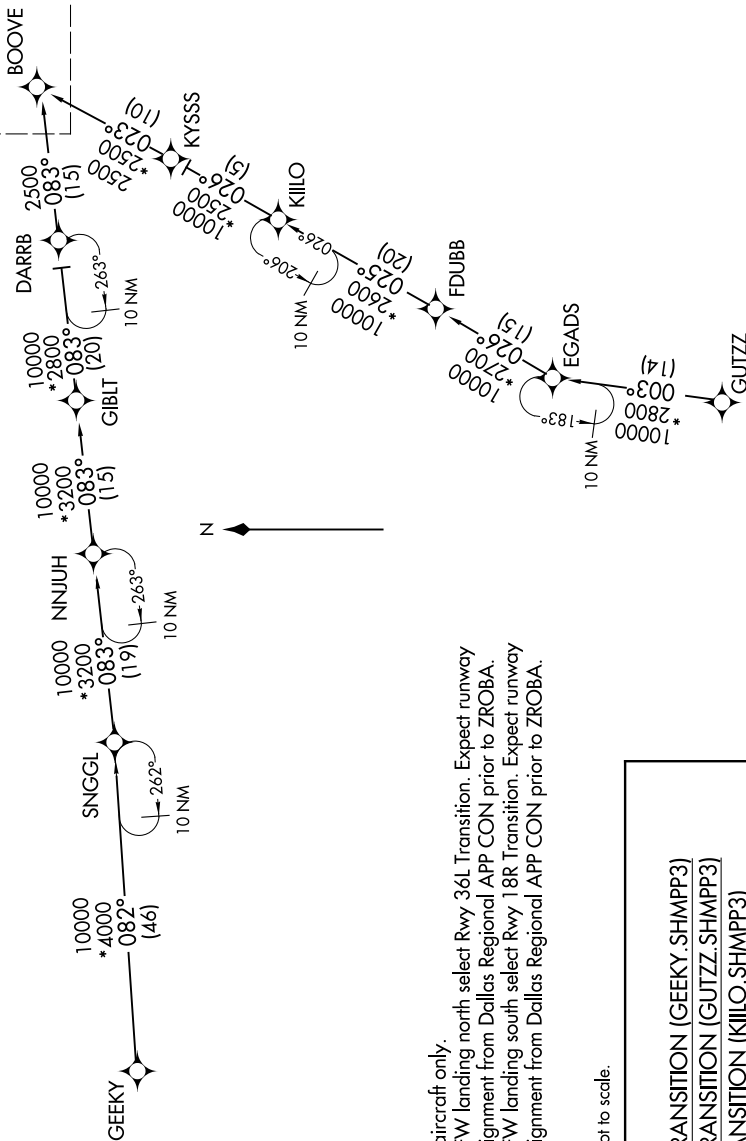

SHMPP THREE ARRIVAL (RNAV) Transition Routes

SC-2, 15 MAY 2025 to 12 JUN 2025

LONE STAR APP CON
119.875 284.65
D-ATIS ARR
123.775

RNAV 1 - DME/DME/IRU or GPS.
RADAR required.

NOTE: Jet aircraft only.
 NOTE: KDFW landing north select Rwy 36L Transition. Expect runway assignment from Dallas Regional APP CON prior to ZROBA.
 NOTE: KDFW landing south select Rwy 18R Transition. Expect runway assignment from Dallas Regional APP CON prior to ZROBA.

NOTE: Chart not to scale.

GEEKY TRANSITION (GEEKY.SHMPP3)
 GUTZZ TRANSITION (GUTZZ.SHMPP3)
 KIILLO TRANSITION (KIILLO.SHMPP3)
 SNGGL TRANSITION (SNGGL.SHMPP3)

(CONTINUED ON FOLLOWING PAGE)

SC-2, 15 MAY 2025 to 12 JUN 2025

SHMPP THREE ARRIVAL (RNAV) Transition Routes