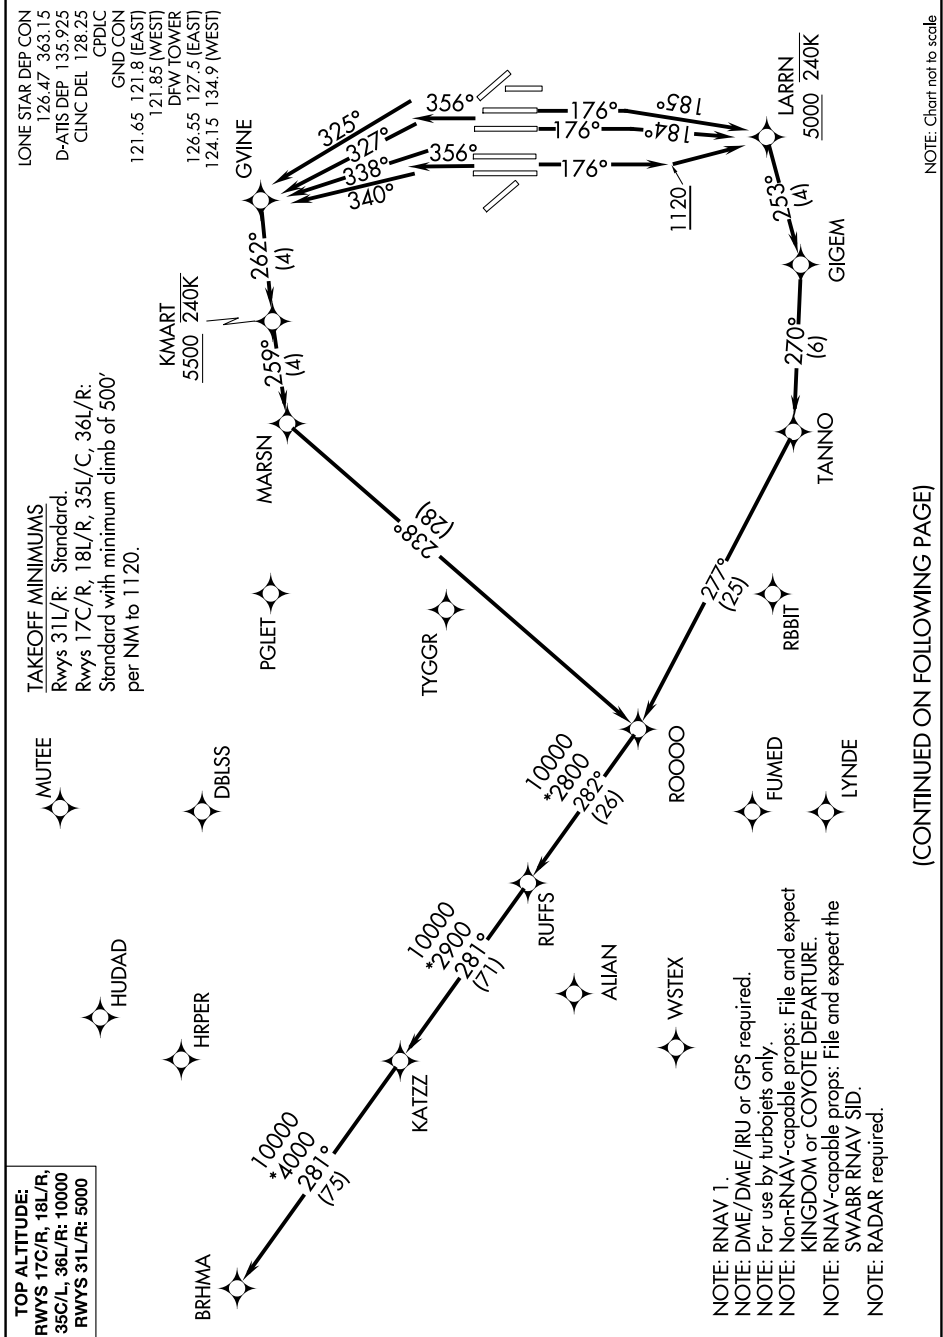

KATZZ TWO DEPARTURE (RNAV)

DALLAS-FORT WORTH, TEXAS

SC-2, 15 MAY 2025 to 12 JUN 2025

(CONTINUED ON FOLLOWING PAGE)

NOTE: Chart not to scale

SC-2, 15 MAY 2025 to 12 JUN 2025

KATZZ TWO DEPARTURE (RNAV)

(KATZZ2.KATZZ) 04FEB16

DALLAS-FORT WORTH, TEXAS

DALLAS-FORT WORTH INTL (DFW)