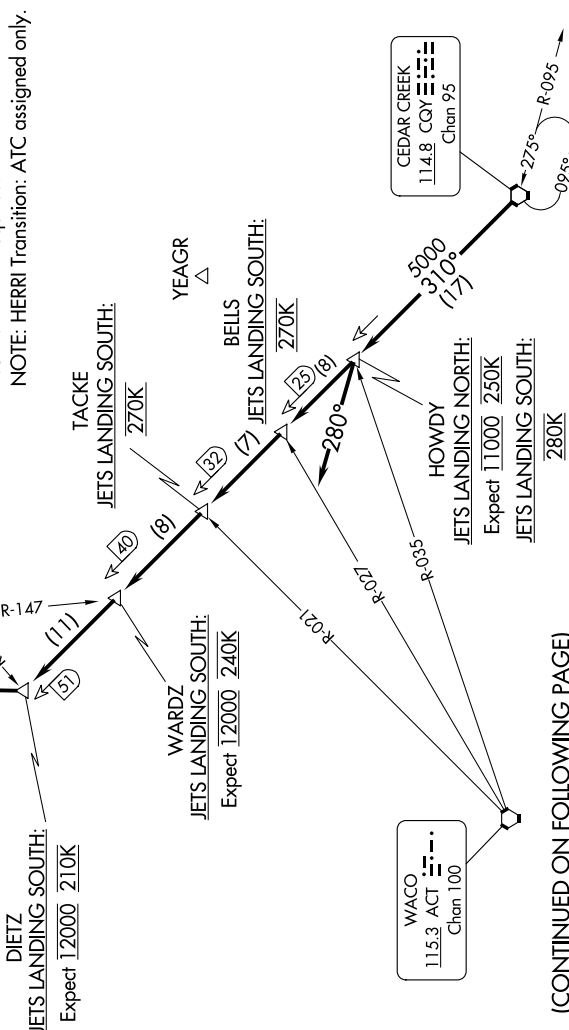

CEDAR CREEK THREE ARRIVAL Arrival Routes

PROP AIRCRAFT LANDING DFW:
Expect this STAR only when DFW is landing north. When DFW is landing south, expect and/or file the YEAGR STAR.

NOTE: RADAR required.
NOTE: HERRI Transition: ATC assigned only.

COWBOY
116.2 CVE
Chan 109

MAVERICK
113.1 TTT
Chan 78

WACO
115.3 ACT
Chan 100

CEDAR CREEK
114.8 CQY
Chan 95

SC-2, 15 MAY 2025 to 12 JUN 2025

SC-2, 15 MAY 2025 to 12 JUN 2025

LONE STAR APP CON
125.025 133.525 263.025
D-ATIS ARR
123.775

(CONTINUED ON FOLLOWING PAGE)

Note: Chart not to scale.

CEDAR CREEK THREE ARRIVAL Arrival Routes