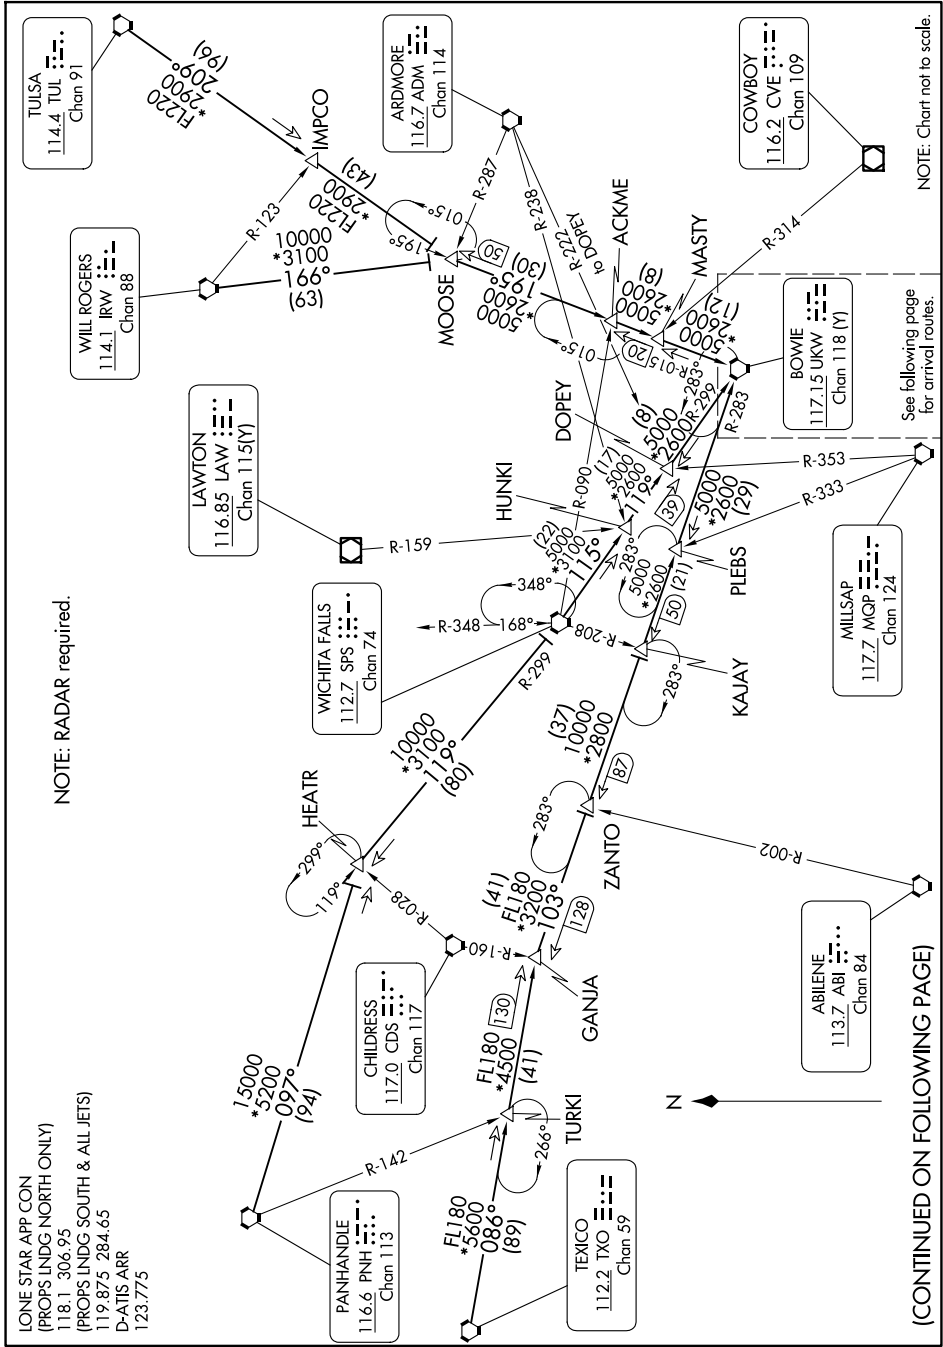

BOWIE EIGHT ARRIVAL

Transition Routes

DALLAS-FORT WORTH, TEXAS

SC-2, 15 MAY 2025 to 12 JUN 2025

BOWIE EIGHT ARRIVAL

Transition Routes

DALLAS-FORT WORTH, TEXAS

SC-2, 15 MAY 2025 to 12 JUN 2025

(CONTINUED ON FOLLOWING PAGE)