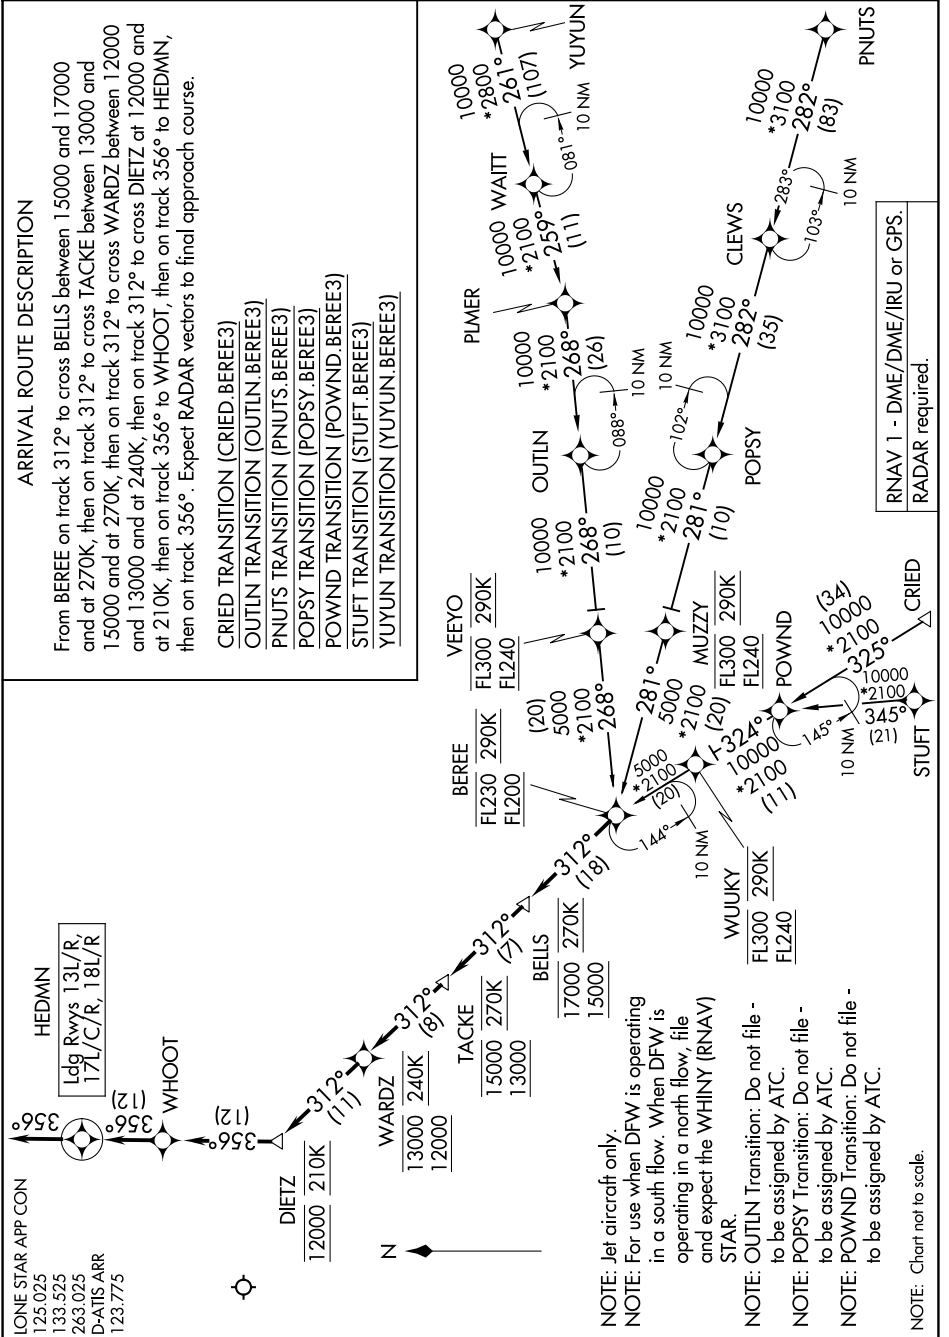

BEREE THREE ARRIVAL (RNAV)

AL-6039 (FAA)

DALLAS-FORT WORTH, TEXAS

SC-2, 15 MAY 2025 to 12 JUN 2025

BEREE THREE ARRIVAL (RNAV)

(BEREE.BEREE3) 11JUL24

DALLAS-FORT WORTH, TEXAS

DALLAS-FORT WORTH INTL (DFW)

SC-2, 15 MAY 2025 to 12 JUN 2025