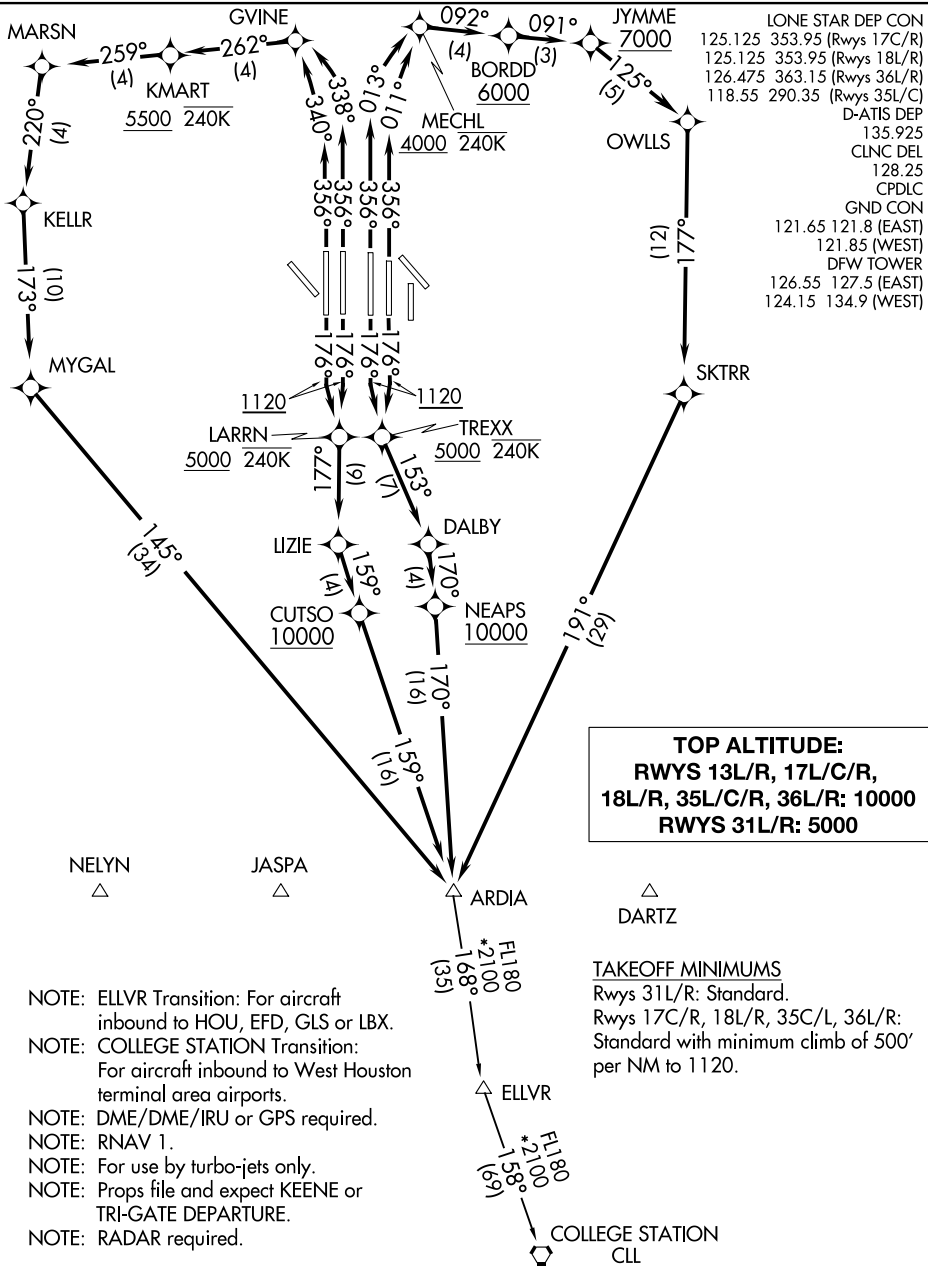

(ARDIA7.ARDIA) 24305

AL-6039 (FAA)

DALLAS-FORT WORTH INTL (DFW)

# ARDIA SEVEN DEPARTURE (RNAV)

DALLAS-FORT WORTH, TEXAS

SC-2, 15 MAY 2025 to 12 JUN 2025

SC-2, 15 MAY 2025 to 12 JUN 2025

NOTE: Chart not to scale.

(CONTINUED ON FOLLOWING PAGE)

# ARDIA SEVEN DEPARTURE (RNAV)

(ARDIA7.ARDIA) 10OCT19

DALLAS-FORT WORTH, TEXAS

DALLAS-FORT WORTH INTL (DFW)