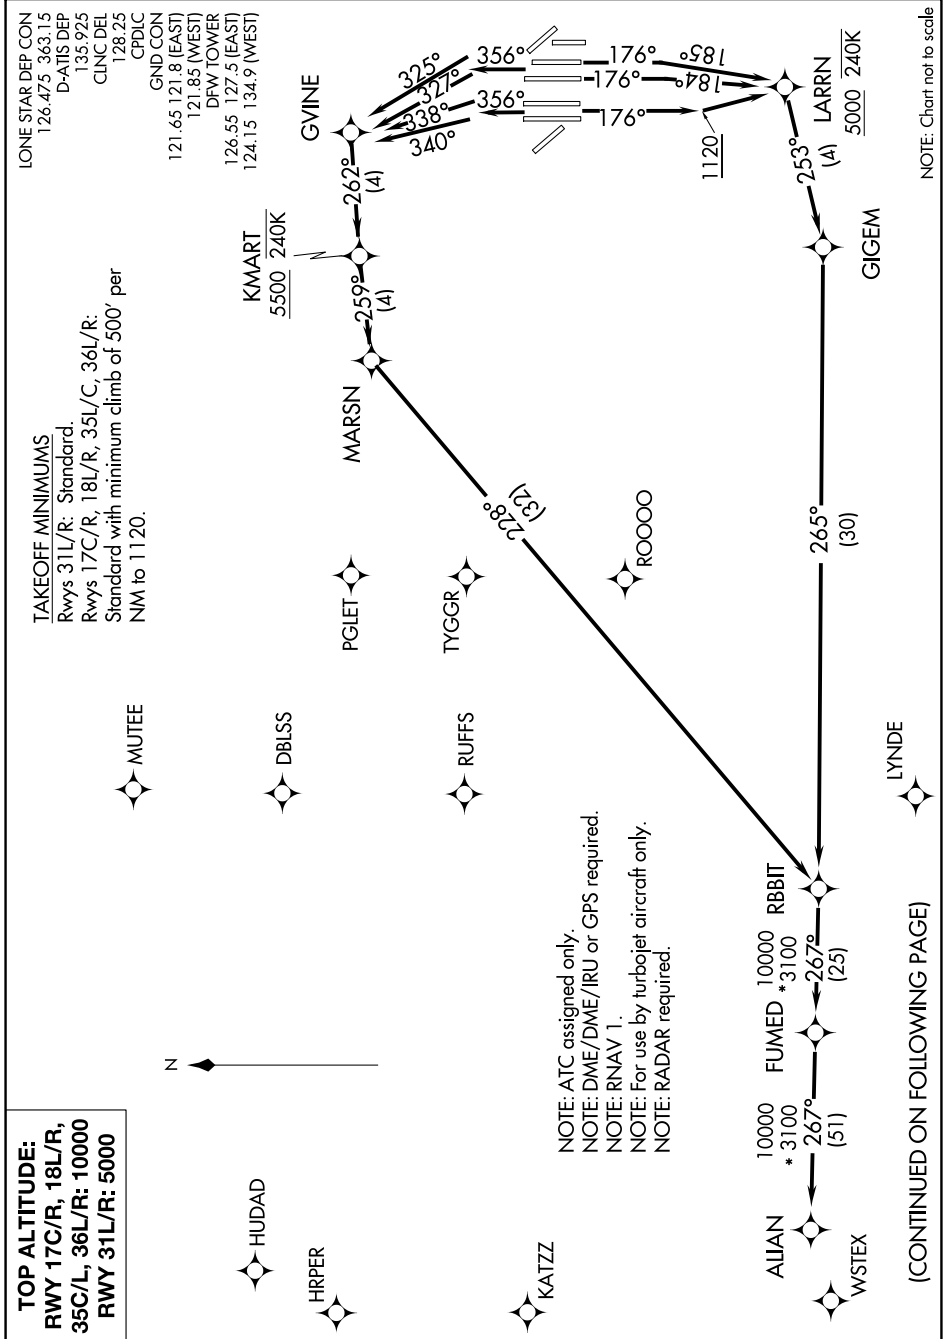

ALIAN TWO DEPARTURE (RNAV)

SC-2, 15 MAY 2025 to 12 JUN 2025

NOTE: Chart not to scale

SC-2, 15 MAY 2025 to 12 JUN 2025

ALIAN TWO DEPARTURE (RNAV)

(CONTINUED ON FOLLOWING PAGE)