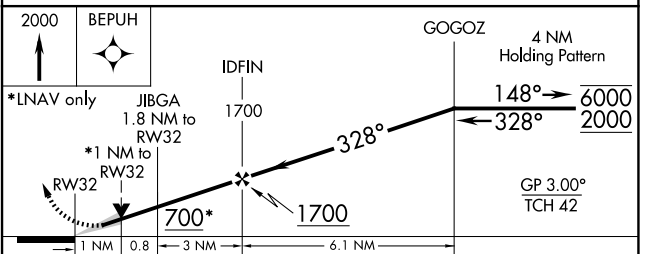

WAAS CH 58114 W32A	APP CRS 328°	Rwy Idg TDZE Apt Elev	5004 99 100

RNAV (GPS) RWY 32

WHARTON RGNL (A.R.M)

RNP APCH.	MISSED APPROACH: Climb to 2000 direct BEPUH and hold.
For uncompensated Baro-VNAV systems, LNAV/VNAV NA below -15°C or above 54°C.	

AWOS-3 118.475	HOUSTON CENTER 128.6 360.8	UNICOM 122.7 (CTAF)

CATEGORY	A	B	C	D
LPV DA		349-1	250 (300-1)	NA
LNAV/VNAV DA		399-1	300 (300-1)	NA
LNAV MDA		460-1	361 (400-1)	NA

SC-5, 15 MAY 2025 to 12 JUN 2025

SC-5, 15 MAY 2025 to 12 JUN 2025