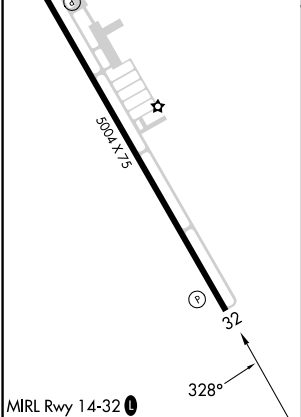

WAAS CH 58114 W32A	APP CRS 328°	Rwy Idg TDZE Apt Elev	5004 99 100

RNAV (GPS) RWY 32

WHARTON RGNL (A.R.M)

RNP APCH.	MISSED APPROACH: Climb to 2000 direct BEPUH and hold.
For uncompensated Baro-VNAV systems, LNAV/VNAV NA below -15°C or above 54°C.	

AWOS-3 118.475	HOUSTON CENTER 128.6 360.8	UNICOM 122.7 (CTAF)

CATEGORY	A	B	C	D
LPV DA		349-1	250 (300-1)	NA
LNAV/VNAV DA		399-1	300 (300-1)	NA
LNAV MDA		460-1	361 (400-1)	NA

SC-5, 15 MAY 2025 to 12 JUN 2025

SC-5, 15 MAY 2025 to 12 JUN 2025