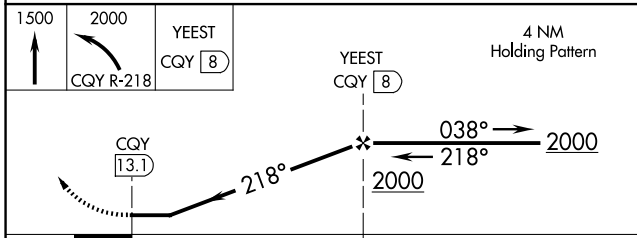

VORTAC CQY 114.8 Chan 95	APP CRS 218°	Rwy Idg TDZE Apt Elev	N/A N/A 449
--	------------------------	-----------------------------	--

VOR/DME-A

C DAVID CAMPBELL FLD-CORSICANA MUNI (CRS)

▼ Procedure NA at night. Circling NA to Rwys 2 and 20.
▲ NA MISSED APPROACH: Climb to 1500 then climbing left turn to 2000 via CQY VORTAC R-218 to YEEST/CQY 8 DME and hold.

ASOS 120.675	FORT WORTH CENTER 135.25 265.1	UNICOM 122.8 (CTAF) 0
------------------------	--	--

CATEGORY	A	B	C	D
C CIRCLING	860-1 411 (500-1)	960-1 511 (600-1)	1060-1¾ 611 (700-1¾)	1080-2 631 (700-2)

VOR/DME-A