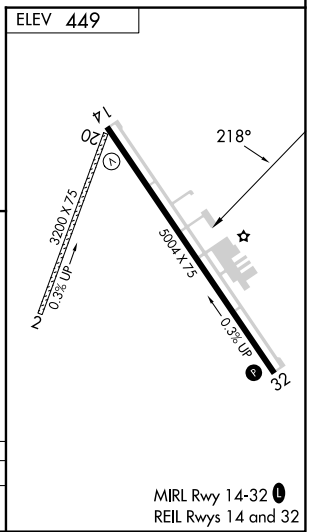

VORTAC CQY 114.8 Chan 95	APP CRS 218°	Rwy Idg TDZE Apt Elev	N/A N/A 449
--	------------------------	-----------------------------	--

VOR/DME-A

C DAVID CAMPBELL FLD-CORSICANA MUNI (CRS)

▼ Procedure NA at night. Circling NA to Rwys 2 and 20.
▲ NA MISSED APPROACH: Climb to 1500 then climbing left turn to 2000 via CQY VORTAC R-218 to YEEST/CQY 8 DME and hold.

ASOS 120.675	FORT WORTH CENTER 135.25 265.1	UNICOM 122.8 (CTAF) 0
------------------------	--	--

CATEGORY	A	B	C	D
C CIRCLING	860-1 411 (500-1)	960-1 511 (600-1)	1060-1¾ 611 (700-1¾)	1080-2 631 (700-2)

VOR/DME-A