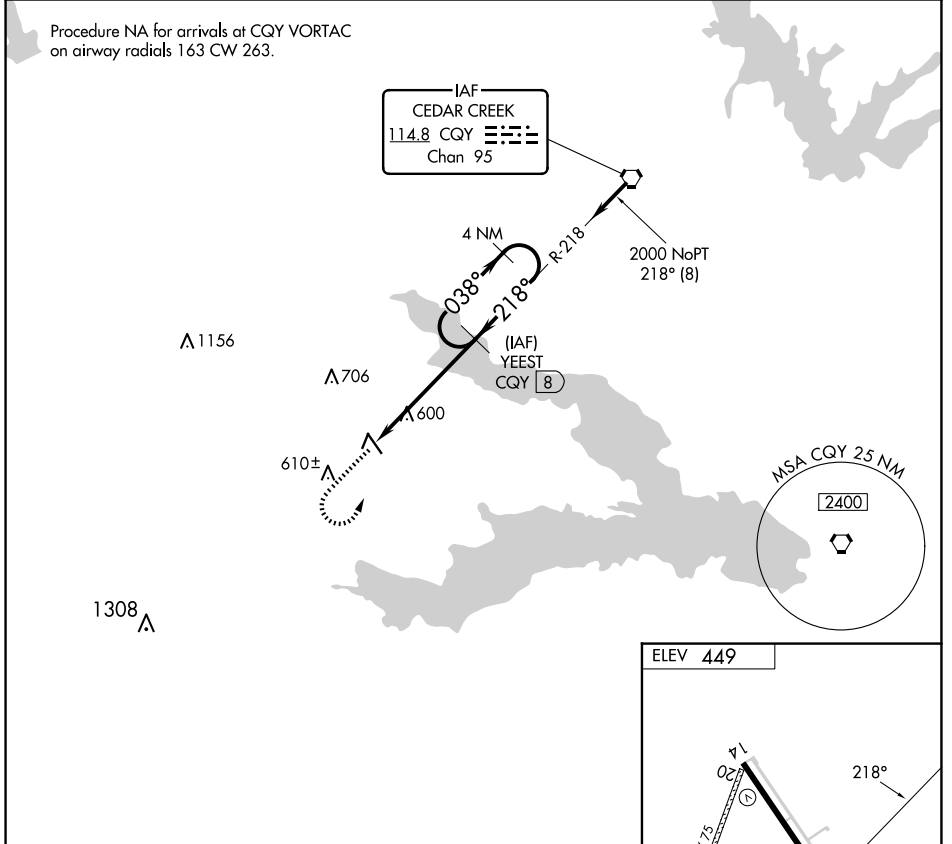

VORTAC CQY 114.8 Chan 95	APP CRS 218°	Rwy Idg TDZE Apt Elev	N/A N/A 449
--	------------------------	-----------------------------	--

VOR/DME-A

C DAVID CAMPBELL FLD-CORSICANA MUNI (CRS)

▼ Procedure NA at night. Circling NA to Rwys 2 and 20.
▲ NA MISSED APPROACH: Climb to 1500 then climbing left turn to 2000 via CQY VORTAC R-218 to YEEST/CQY 8 DME and hold.

ASOS 120.675	FORT WORTH CENTER 135.25 265.1	UNICOM 122.8 (CTAF) 0
------------------------	--	--

CATEGORY	A	B	C	D
C CIRCLING	860-1 411 (500-1)	960-1 511 (600-1)	1060-1¾ 611 (700-1¾)	1080-2 631 (700-2)

VOR/DME-A

SC-2, 15 MAY 2025 to 12 JUN 2025

SC-2, 15 MAY 2025 to 12 JUN 2025