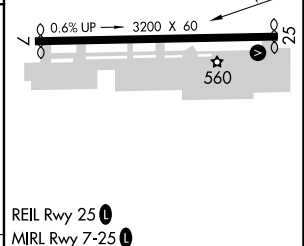

MISSED APPROACH: Climbing right turn to 4700 direct PDZ VORTAC then on PDZ VORTAC R-078 to AZARR/5 DME and hold, continue climb-in-hold to 4700.

AWOS-3PT 132-175	SOCAL APP CON 135.4 377.125	UNICOM 122.7 (CTAF) 0
----------------------------	---------------------------------------	---------------------------------

SW-3, 15 MAY 2025 to 12 JUN 2025

SW-3, 15 MAY 2025 to 12 JUN 2025

CATEGORY	A	B	C	D	FAF to MAP 3.6 NM					
CIRCLING	1660-1¼ 1127 (1200-1¼)	1660-1½ 1127 (1200-1½)	NA		Knots	60	90	120	150	180
					Min:Sec	3:36	2:24	1:48	1:26	1:12