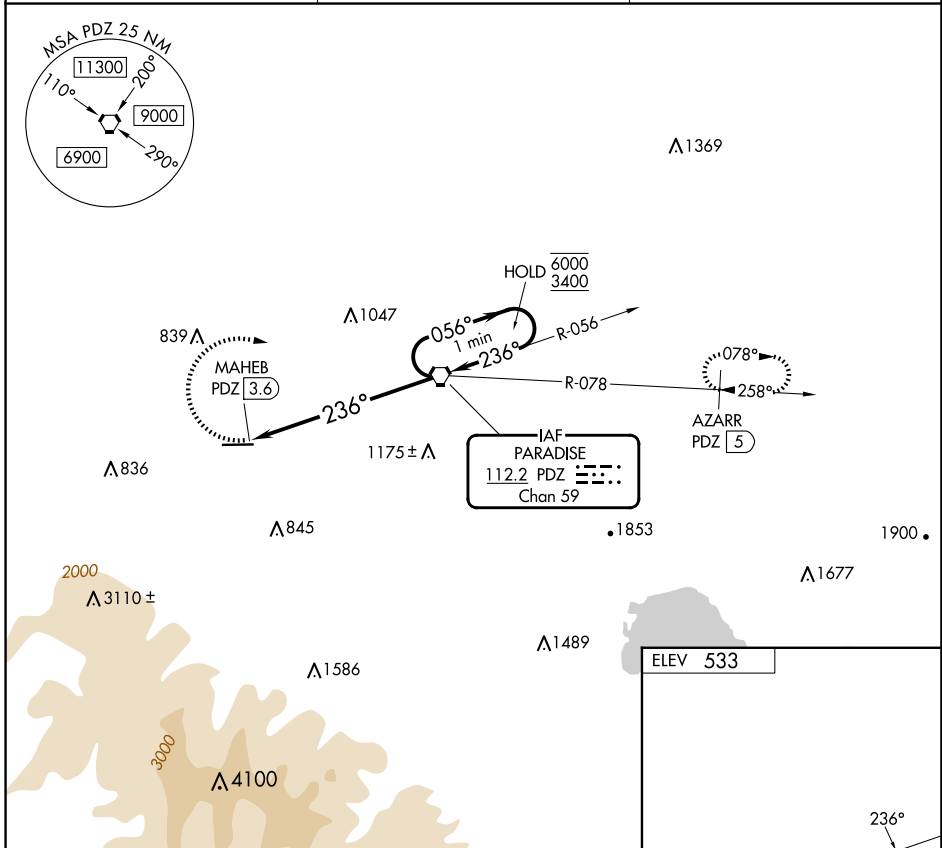

VORTAC PDZ 112.2 Chan 59	APP CRS 236°	Rwy Idg TDZE Apt Elev	N/A N/A 533
--	------------------------	-----------------------------	--

VOR-A
CORONA MUNI (AJO)

⚠ When local altimeter setting not received, use ONT altimeter setting and increase all MDAs 80 feet. Procedure NA at night.

MISSED APPROACH: Climbing right turn to 4700 direct PDZ VORTAC then on PDZ VORTAC R-078 to AZARR/5 DME and hold, continue climb-in-hold to 4700.

AWOS-3PT 132-175	SOCAL APP CON 135.4 377.125	UNICOM 122.7 (CTAF) 0
----------------------------	---------------------------------------	---------------------------------

SW-3, 15 MAY 2025 to 12 JUN 2025

SW-3, 15 MAY 2025 to 12 JUN 2025

CATEGORY	A	B	C	D	FAF to MAP 3.6 NM					
CIRCLING	1660-1¼ 1127 (1200-1¼)	1660-1½ 1127 (1200-1½)	NA		Knots	60	90	120	150	180
					Min:Sec	3:36	2:24	1:48	1:26	1:12