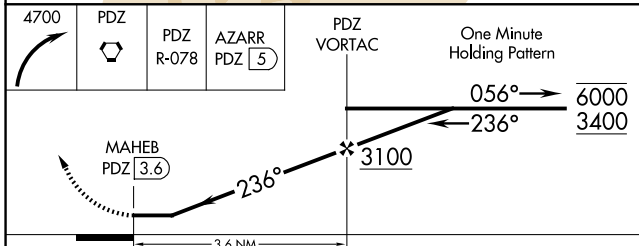

MISSED APPROACH: Climbing right turn to 4700 direct PDZ VORTAC then on PDZ VORTAC R-078 to AZARR/5 DME and hold, continue climb-in-hold to 4700.

AWOS-3PT 132-175	SOCAL APP CON 135.4 377.125	UNICOM 122.7 (CTAF) 0
----------------------------	---------------------------------------	---------------------------------

SW-3, 15 MAY 2025 to 12 JUN 2025

SW-3, 15 MAY 2025 to 12 JUN 2025

CATEGORY	A	B	C	D	FAF to MAP 3.6 NM					
CIRCLING	1660-1¼ 1127 (1200-1¼)	1660-1½ 1127 (1200-1½)	NA		Knots	60	90	120	150	180
					Min:Sec	3:36	2:24	1:48	1:26	1:12