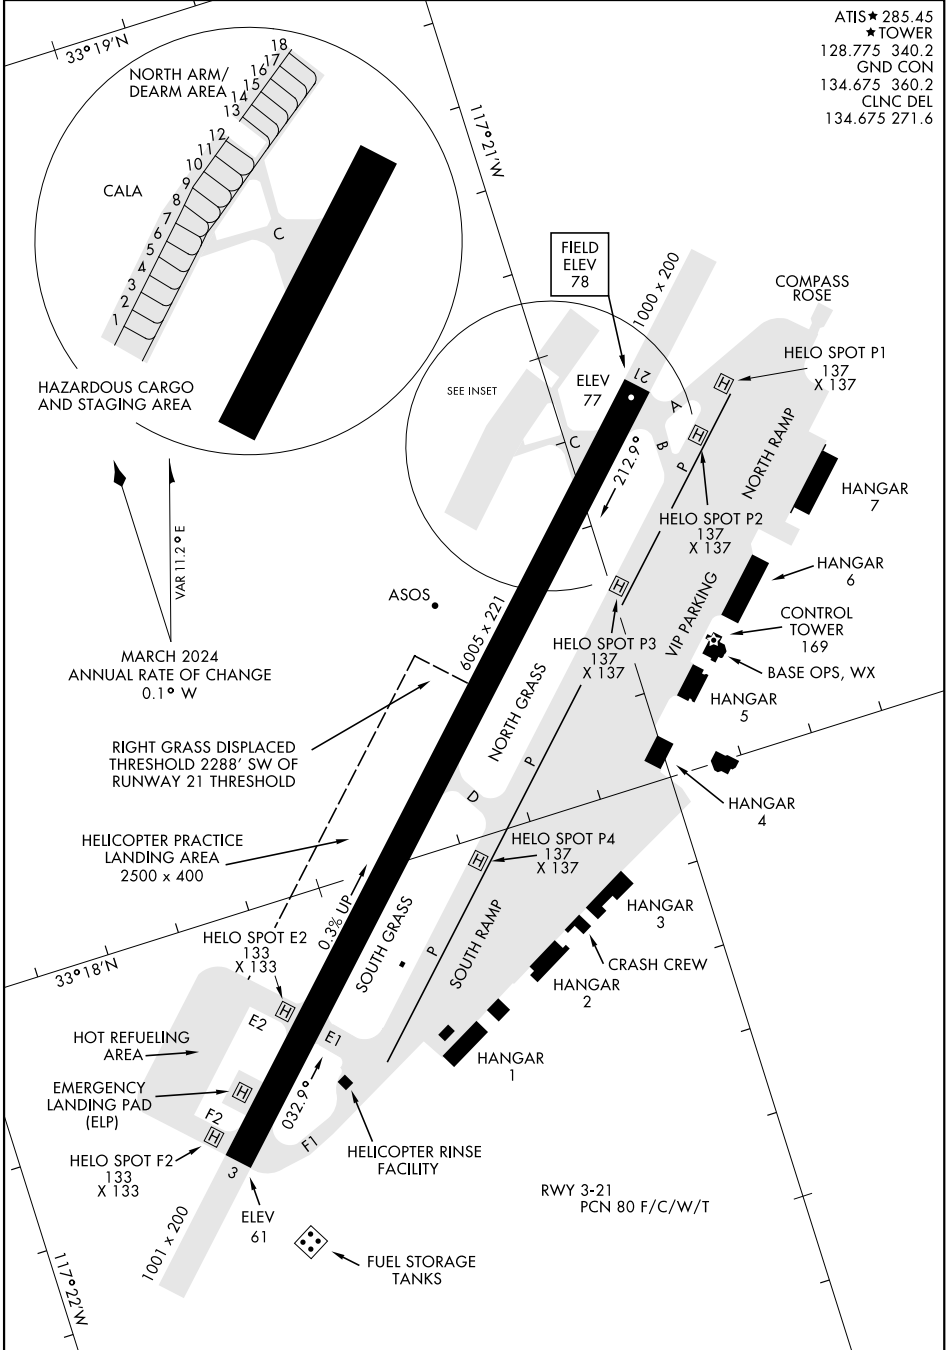

AIRPORT DIAGRAM

CAMP PENDLETON MCAS (MUNN FLD) (KNFG)

OCEANSIDE, CALIFORNIA

[USN]

- ATIS ★ 285.45
- ★ TOWER
- 128.775 340.2
- GND CON
- 134.675 360.2
- CLNC DEL
- 134.675 271.6

SW-3, 15 MAY 2025 to 12 JUN 2025

SW-3, 15 MAY 2025 to 12 JUN 2025

AIRPORT DIAGRAM

CAMP PENDLETON MCAS (MUNN FLD) (KNFG)

OCEANSIDE, CALIFORNIA