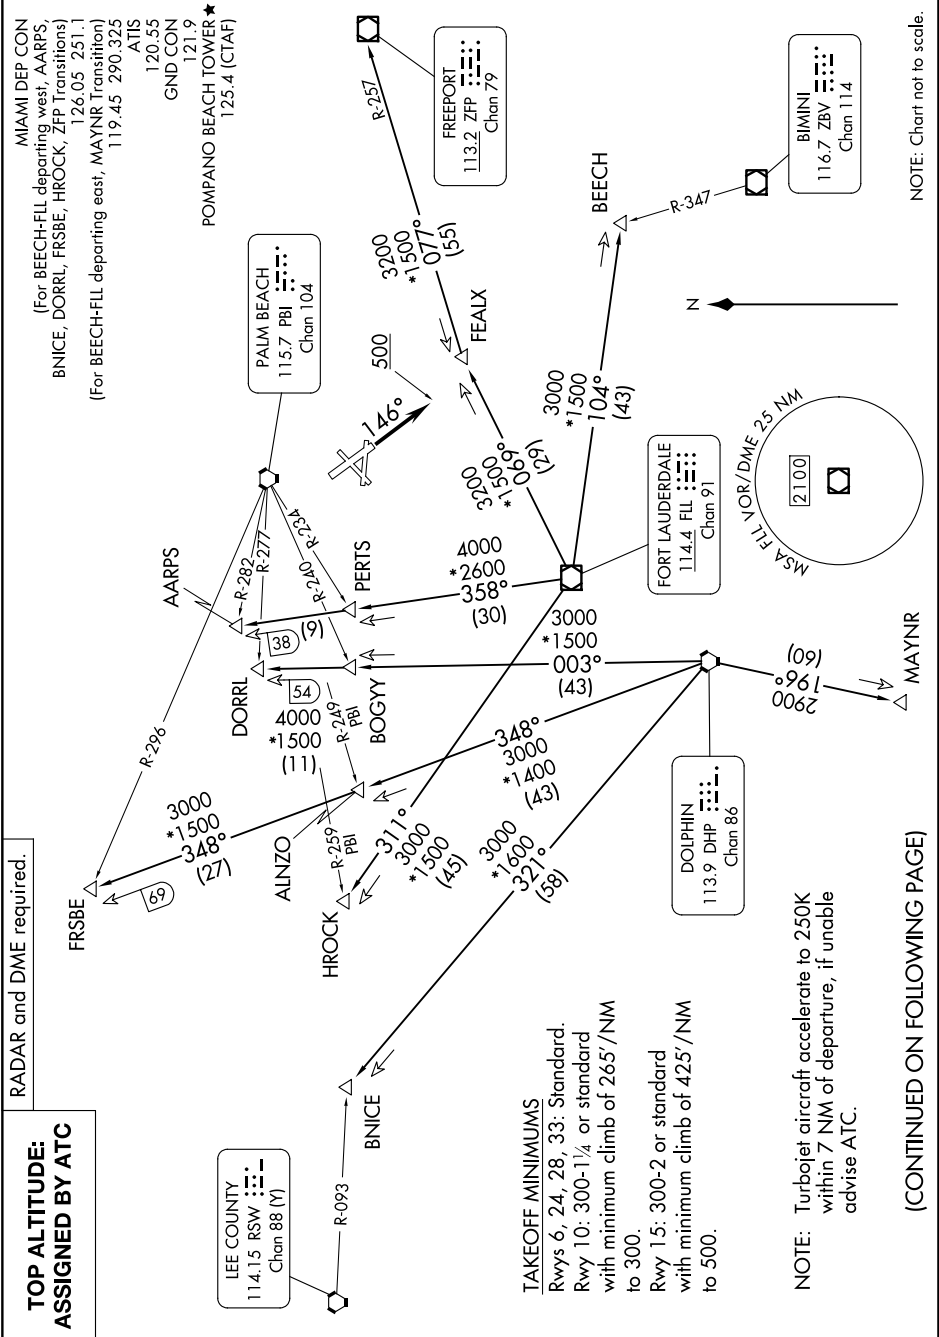

FORT LAUDERDALE TWO DEPARTURE

SE-3, 15 MAY 2025 to 12 JUN 2025

SE-3, 15 MAY 2025 to 12 JUN 2025

FORT LAUDERDALE TWO DEPARTURE