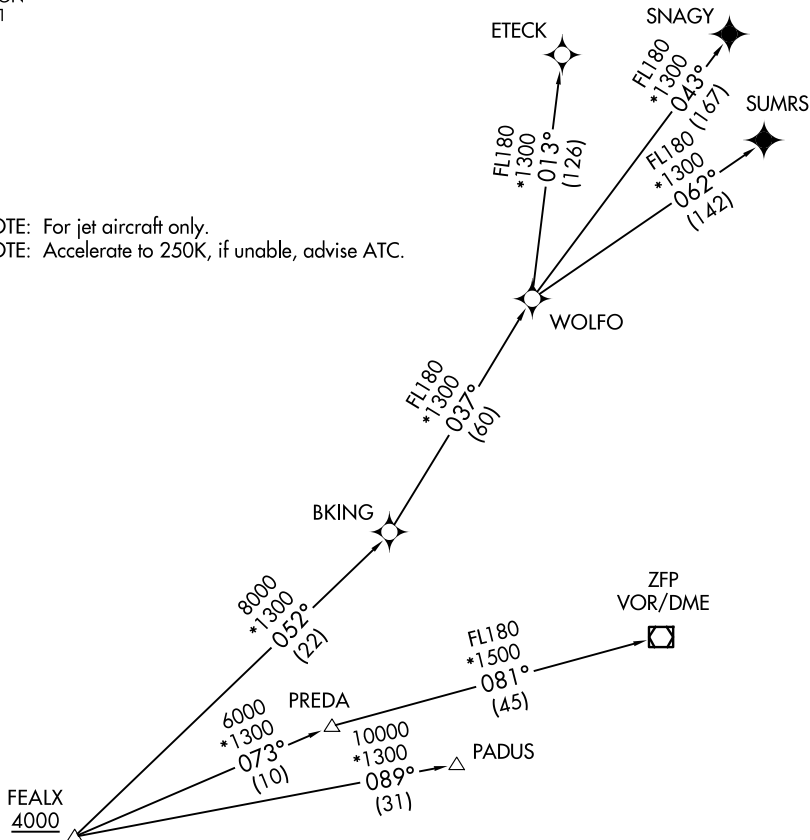

(FEALX2.FEALX) 22167

AL-5972 (FAA)

POMPANO BEACH AIRPARK (PMP)
POMPANO BEACH, FLORIDA

FEALX TWO DEPARTURE (RNAV)

ATIS
120.55
GND CON
121.9
POMPANO BEACH TOWER ★
125.4 (CTAF)
MIAMI DEP CON
126.05 251.1

**TOP ALTITUDE:
ASSIGNED BY ATC**

RNAV 1 - DME/DME/IRU or GPS.
From WOLFO to SNAGY, SUMRS - GPS.

RADAR required.

NOTE: For jet aircraft only.
NOTE: Accelerate to 250K, if unable, advise ATC.

TAKEOFF MINIMUMS

Rwys 6, 24, 28, 33: Standard.

Rwys 10, 15: Standard with minimum climb of 500' per NM to 520.

(NARRATIVE ON FOLLOWING PAGE)

NOTE: Chart not to scale.

FEALX TWO DEPARTURE (RNAV)

(FEALX2.FEALX) 19MAY22

POMPANO BEACH, FLORIDA
POMPANO BEACH AIRPARK (PMP)

SE-3, 15 MAY 2025 to 12 JUN 2025

SE-3, 15 MAY 2025 to 12 JUN 2025