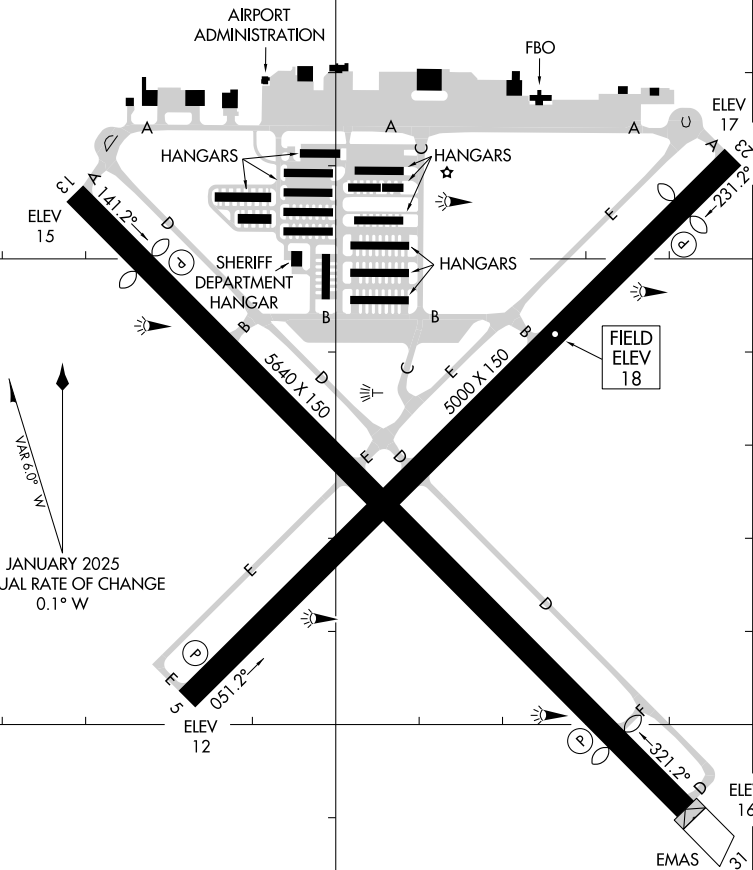

25107

AIRPORT DIAGRAM

AL-5960 (FAA)

VENICE MUNI (VNC)
VENICE, FLORIDA

AWOS-3
119.275
CLNC DEL
118.075
CTAF/UNICOM
122.725

SE-3, 15 MAY 2025 to 12 JUN 2025

SE-3, 15 MAY 2025 to 12 JUN 2025

VAR 3.0° N
 JANUARY 2025
 ANNUAL RATE OF CHANGE
 0.1° W

MIRL Rwys 5-23 and 13-31
 REIL Rwy 31
 REIL Rwys 5, 23 and 13

RWYS 05-23, 13-31
 PCN 26 F/A/X/T
 S-75, D-108

AIRPORT DIAGRAM

25107

VENICE, FLORIDA
VENICE MUNI (VNC)