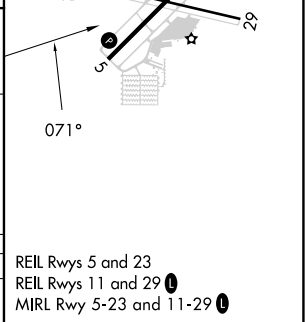

VORTAC LAL 116.0 Chan 107	APP CRS 071°	Rwy Idg TDZE Apt Elev	N/A N/A 146
---	------------------------	-----------------------------	--

VOR-A
WINTER HAVEN RGNL (GIF')

DME required.	MISSED APPROACH: Climbing left turn to 2000 direct LAL VORTAC and hold.
<p>⚠ Circling Rwy 5, 11, 29 NA at night. When local altimeter setting not received, use Bartow altimeter setting and increase all MDAs 20 feet.</p>	

ASOS 133.675	TAMPA APP CON 120.65 290.3	CLNC DEL (GCO) 121.725	UNICOM 123.05 (CTAF) 0
------------------------	--------------------------------------	----------------------------------	----------------------------------

CATEGORY	A	B	C	D
CIRCLING	780-1	634 (700-1)	820-2 674 (700-2)	960-2¾ 814 (900-2¾)

SE-3, 15 MAY 2025 to 12 JUN 2025

SE-3, 15 MAY 2025 to 12 JUN 2025