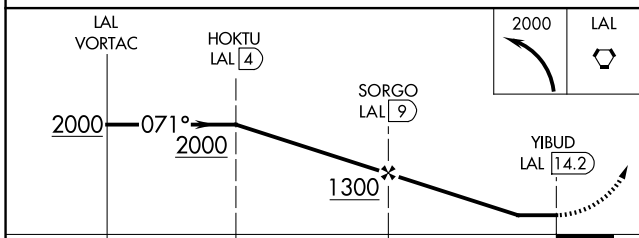

VORTAC LAL 116.0 Chan 107	APP CRS 071°	Rwy Idg TDZE Apt Elev	N/A N/A 146
---	------------------------	-----------------------------	--

VOR-A
WINTER HAVEN RGNL (GIF')

DME required.	MISSED APPROACH: Climbing left turn to 2000 direct LAL VORTAC and hold.
<p>⚠ Circling Rwy 5, 11, 29 NA at night. When local altimeter setting not received, use Bartow altimeter setting and increase all MDAs 20 feet.</p>	

ASOS 133.675	TAMPA APP CON 120.65 290.3	CLNC DEL (GCO) 121.725	UNICOM 123.05 (CTAF) 0
------------------------	--------------------------------------	----------------------------------	----------------------------------