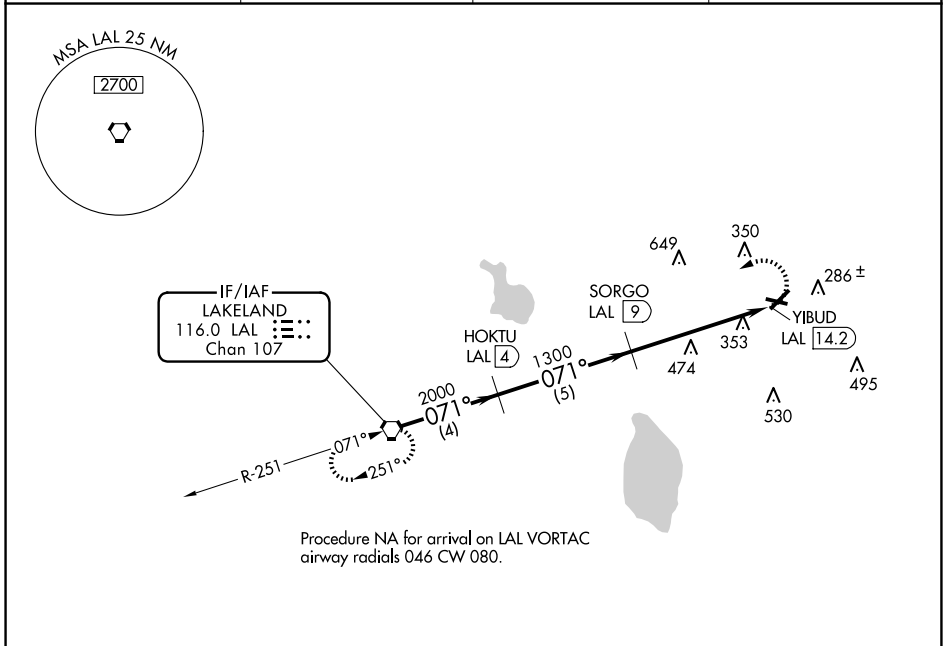

VORTAC LAL 116.0 Chan 107	APP CRS 071°	Rwy Idg TDZE Apt Elev	N/A N/A 146
---	------------------------	-----------------------------	--

VOR-A
WINTER HAVEN RGNL (GIF')

DME required.	MISSED APPROACH: Climbing left turn to 2000 direct LAL VORTAC and hold.
<p>⚠ Circling Rwy 5, 11, 29 NA at night. When local altimeter setting not received, use Bartow altimeter setting and increase all MDAs 20 feet.</p>	

ASOS 133.675	TAMPA APP CON 120.65 290.3	CLNC DEL (GCO) 121.725	UNICOM 123.05 (CTAF) 0
------------------------	--------------------------------------	----------------------------------	----------------------------------

CATEGORY	A	B	C	D
CIRCLING	780-1	634 (700-1)	820-2 674 (700-2)	960-2¾ 814 (900-2¾)

SE-3, 15 MAY 2025 to 12 JUN 2025

SE-3, 15 MAY 2025 to 12 JUN 2025