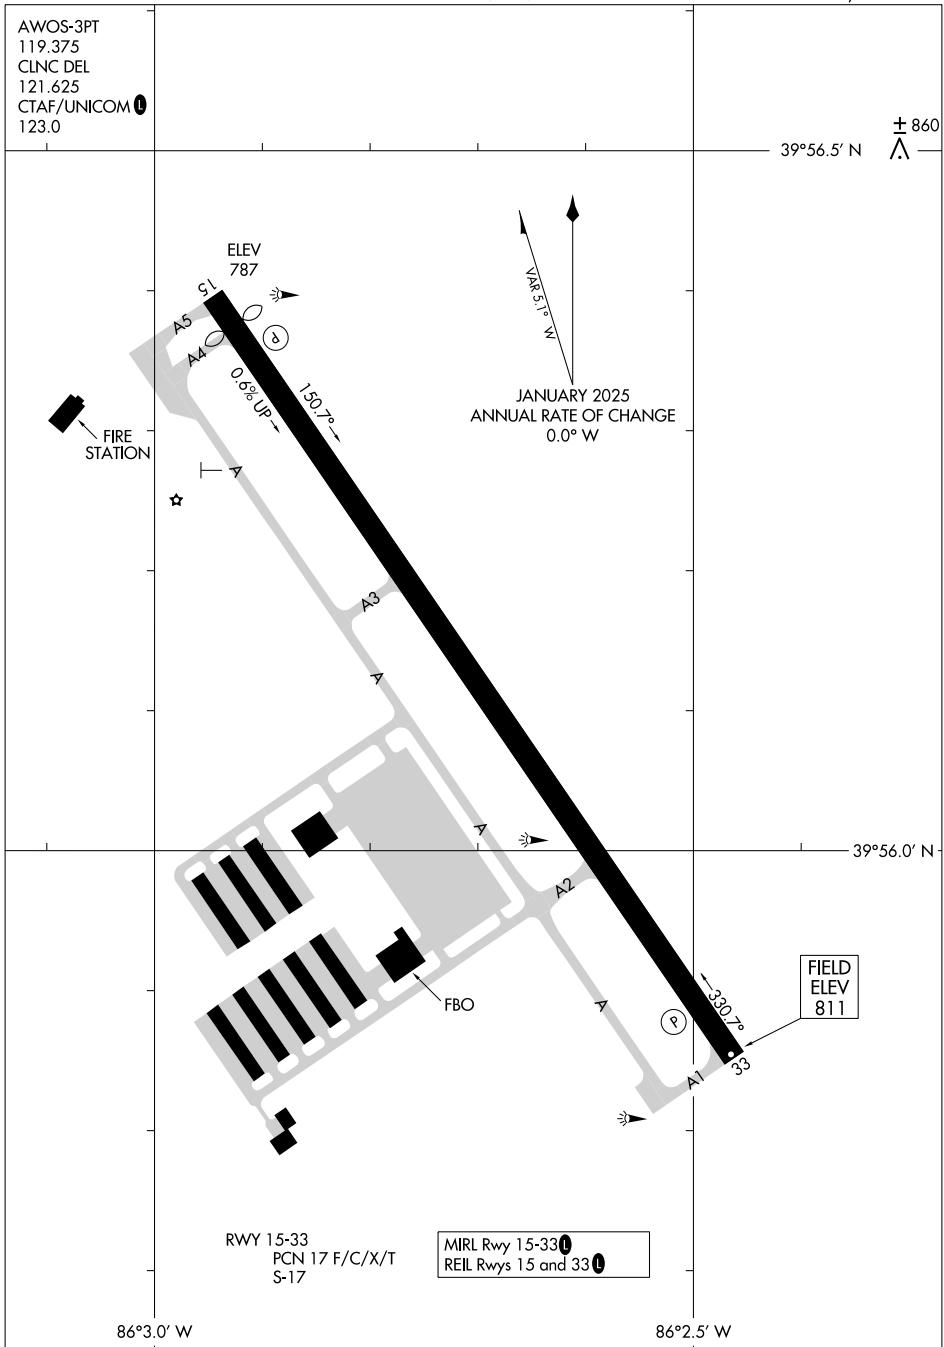

25107

AIRPORT DIAGRAM

AL-5902 (FAA)

INDIANAPOLIS METRO (UMP)
INDIANAPOLIS, INDIANA

EC-2, 15 MAY 2025 to 12 JUN 2025

EC-2, 15 MAY 2025 to 12 JUN 2025

AIRPORT DIAGRAM

25107

INDIANAPOLIS, INDIANA
INDIANAPOLIS METRO (UMP)