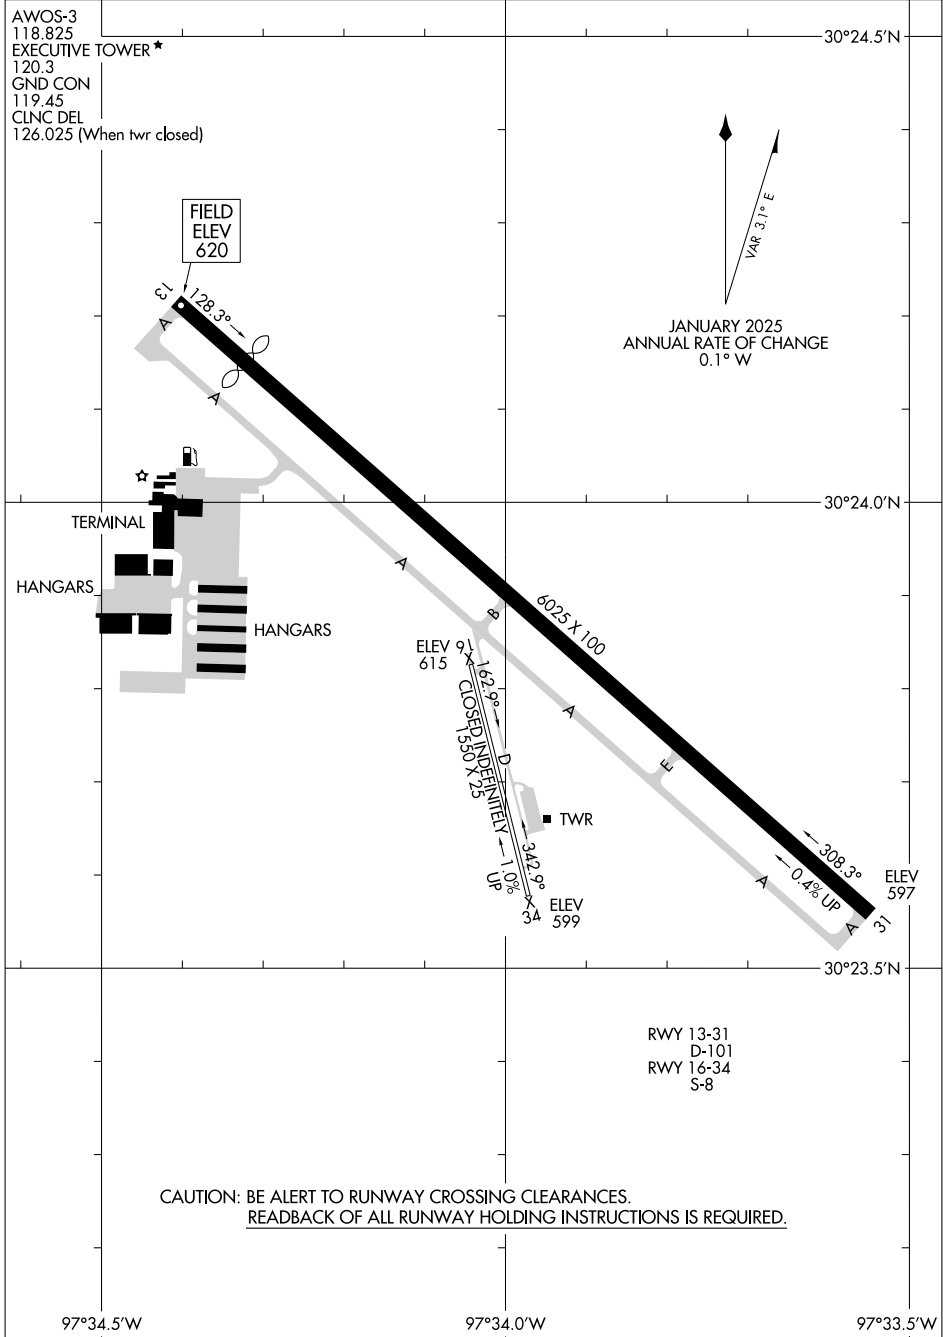

25107

# AIRPORT DIAGRAM

AL-5891 (FAA)

AUSTIN EXEC (EDC)

AUSTIN, TEXAS

SC-3, 15 MAY 2025 to 12 JUN 2025

SC-3, 15 MAY 2025 to 12 JUN 2025

# AIRPORT DIAGRAM

25107

AUSTIN, TEXAS

AUSTIN EXEC (EDC)